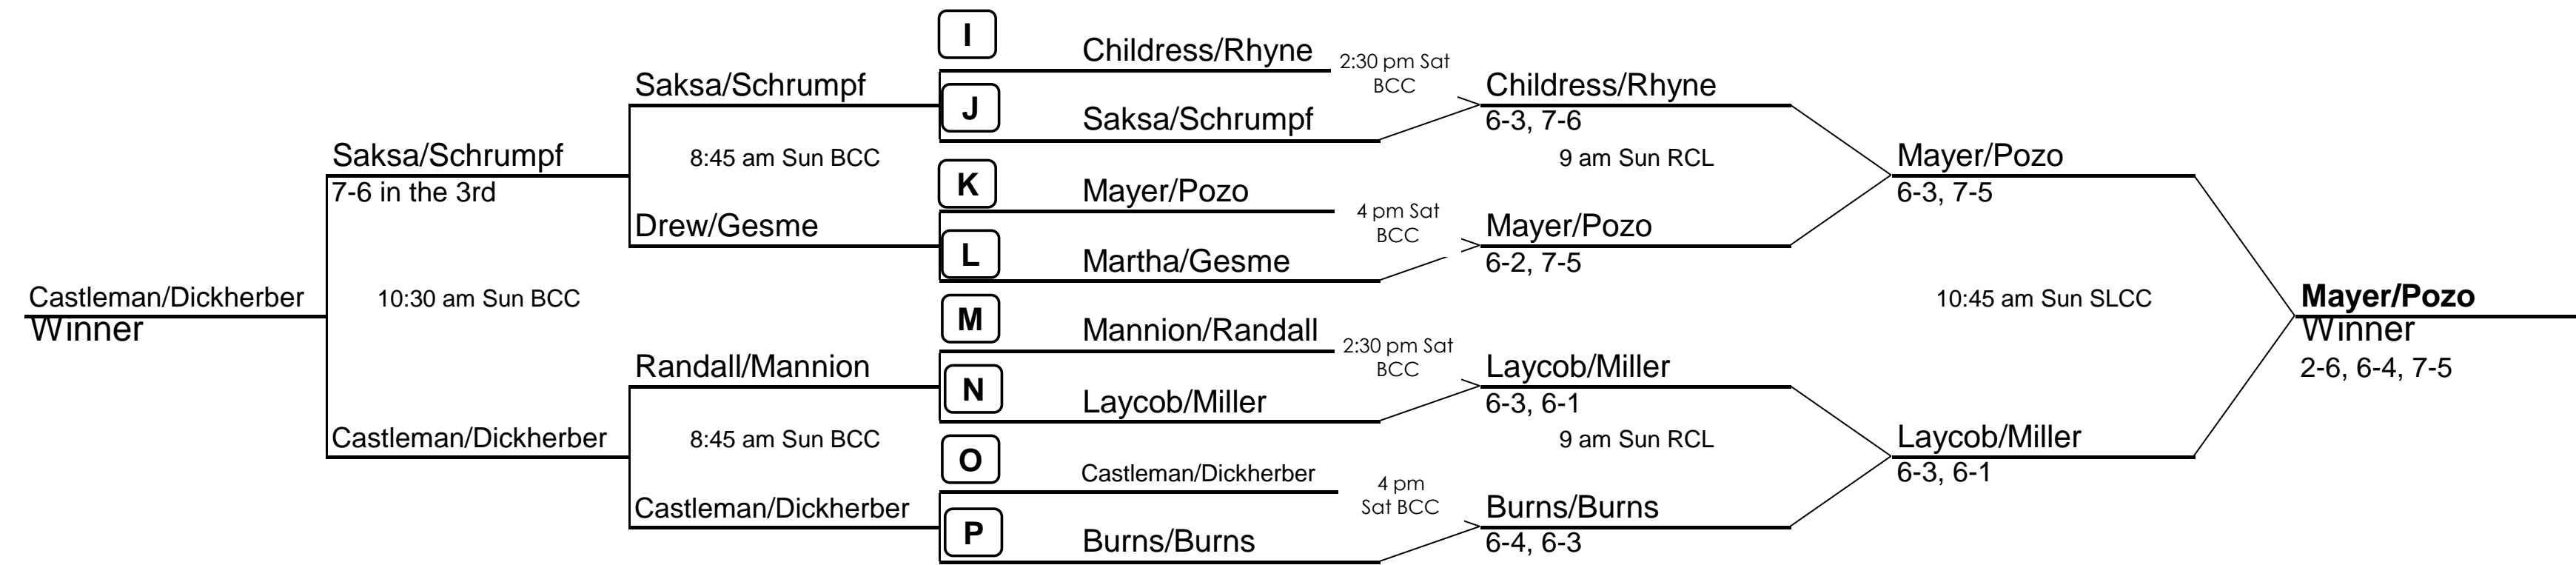

Finals - Back

Semis - Back

Quarters - Back

Round of 16 - Back

First Round

Round of 16

Quarters

Semis

Finals

clearbrook
natural spring water

(An Affiliate of Ronnoco Coffee Company)

**SLI Paddle
Tournament**
Feb 10, 11 & 12
2012

1. Cochrane/Cochrane
2. Kowalik/A. Metzler
3. Bundy/Curtis
4. Fluri/Stude

clearbrook
natural spring water
(An Affiliate of Ronnoco Coffee Company)

SLI
Paddle Tournament
Feb 10, 11 & 12
2012