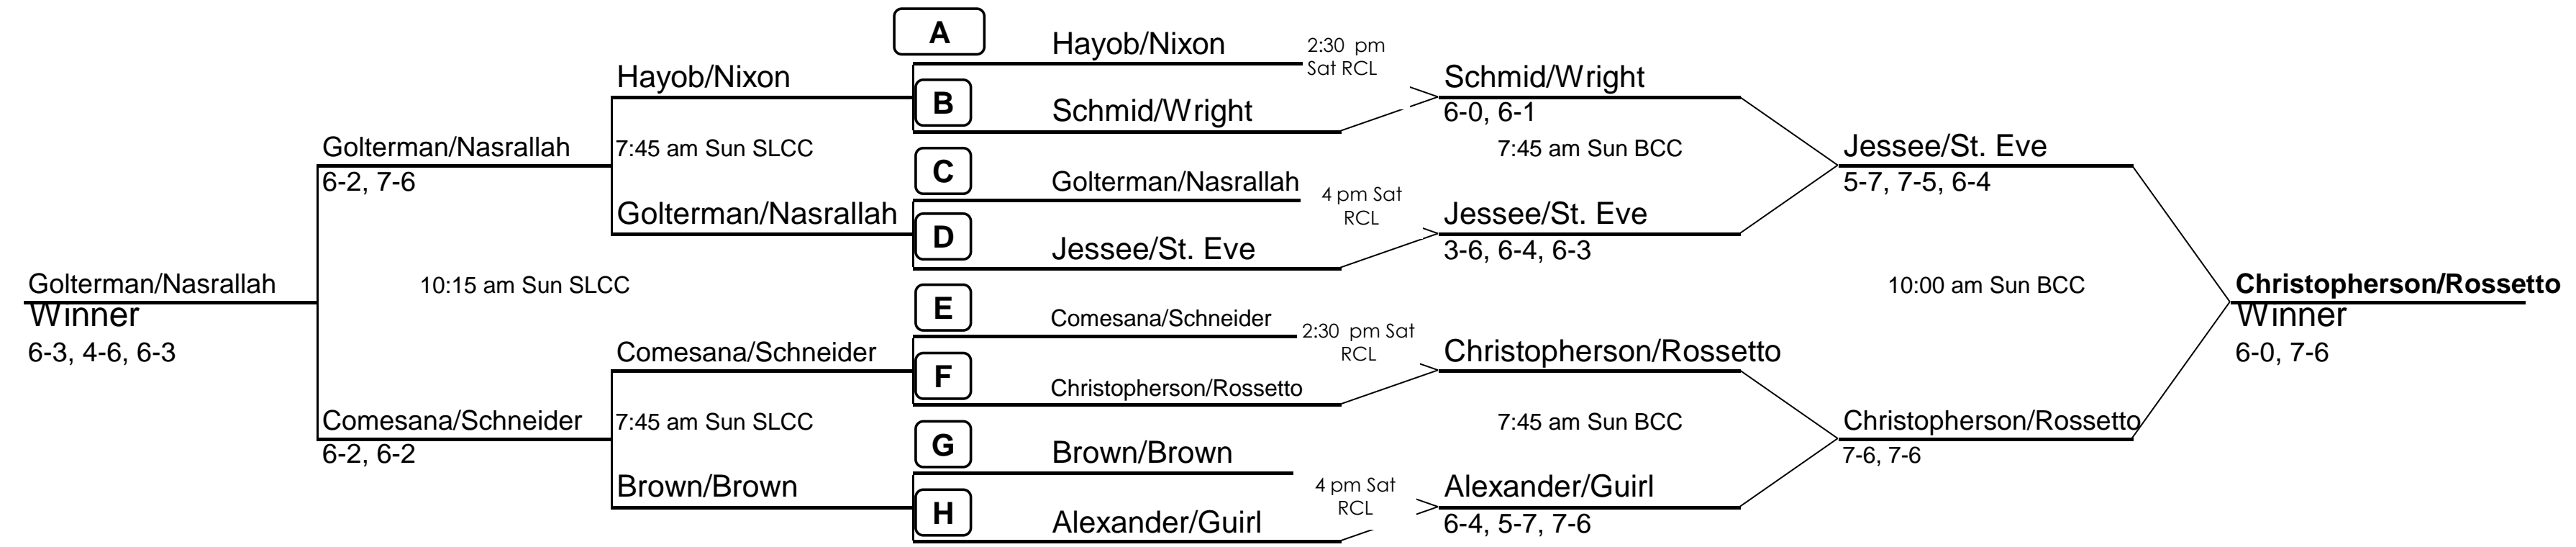

Finals - Back

Semis - Back

Quarters - Back

Round of 16 - Back

First Round

Round of 16

Quarters

Semis

Finals

clearbrook
natural spring water

(An Affiliate of Ronnoco Coffee Company)

**SLI Paddle
Tournament**
Feb 10, 11 & 12
2012

1. Cochrane/Cochrane
2. Kowalik/A. Metzler
3. Bundy/Curtis
4. Fluri/Stude

clearbrook
natural spring water
(An Affiliate of Ronnoco Coffee Company)

SLI
Paddle Tournament
Feb 10, 11 & 12
2012