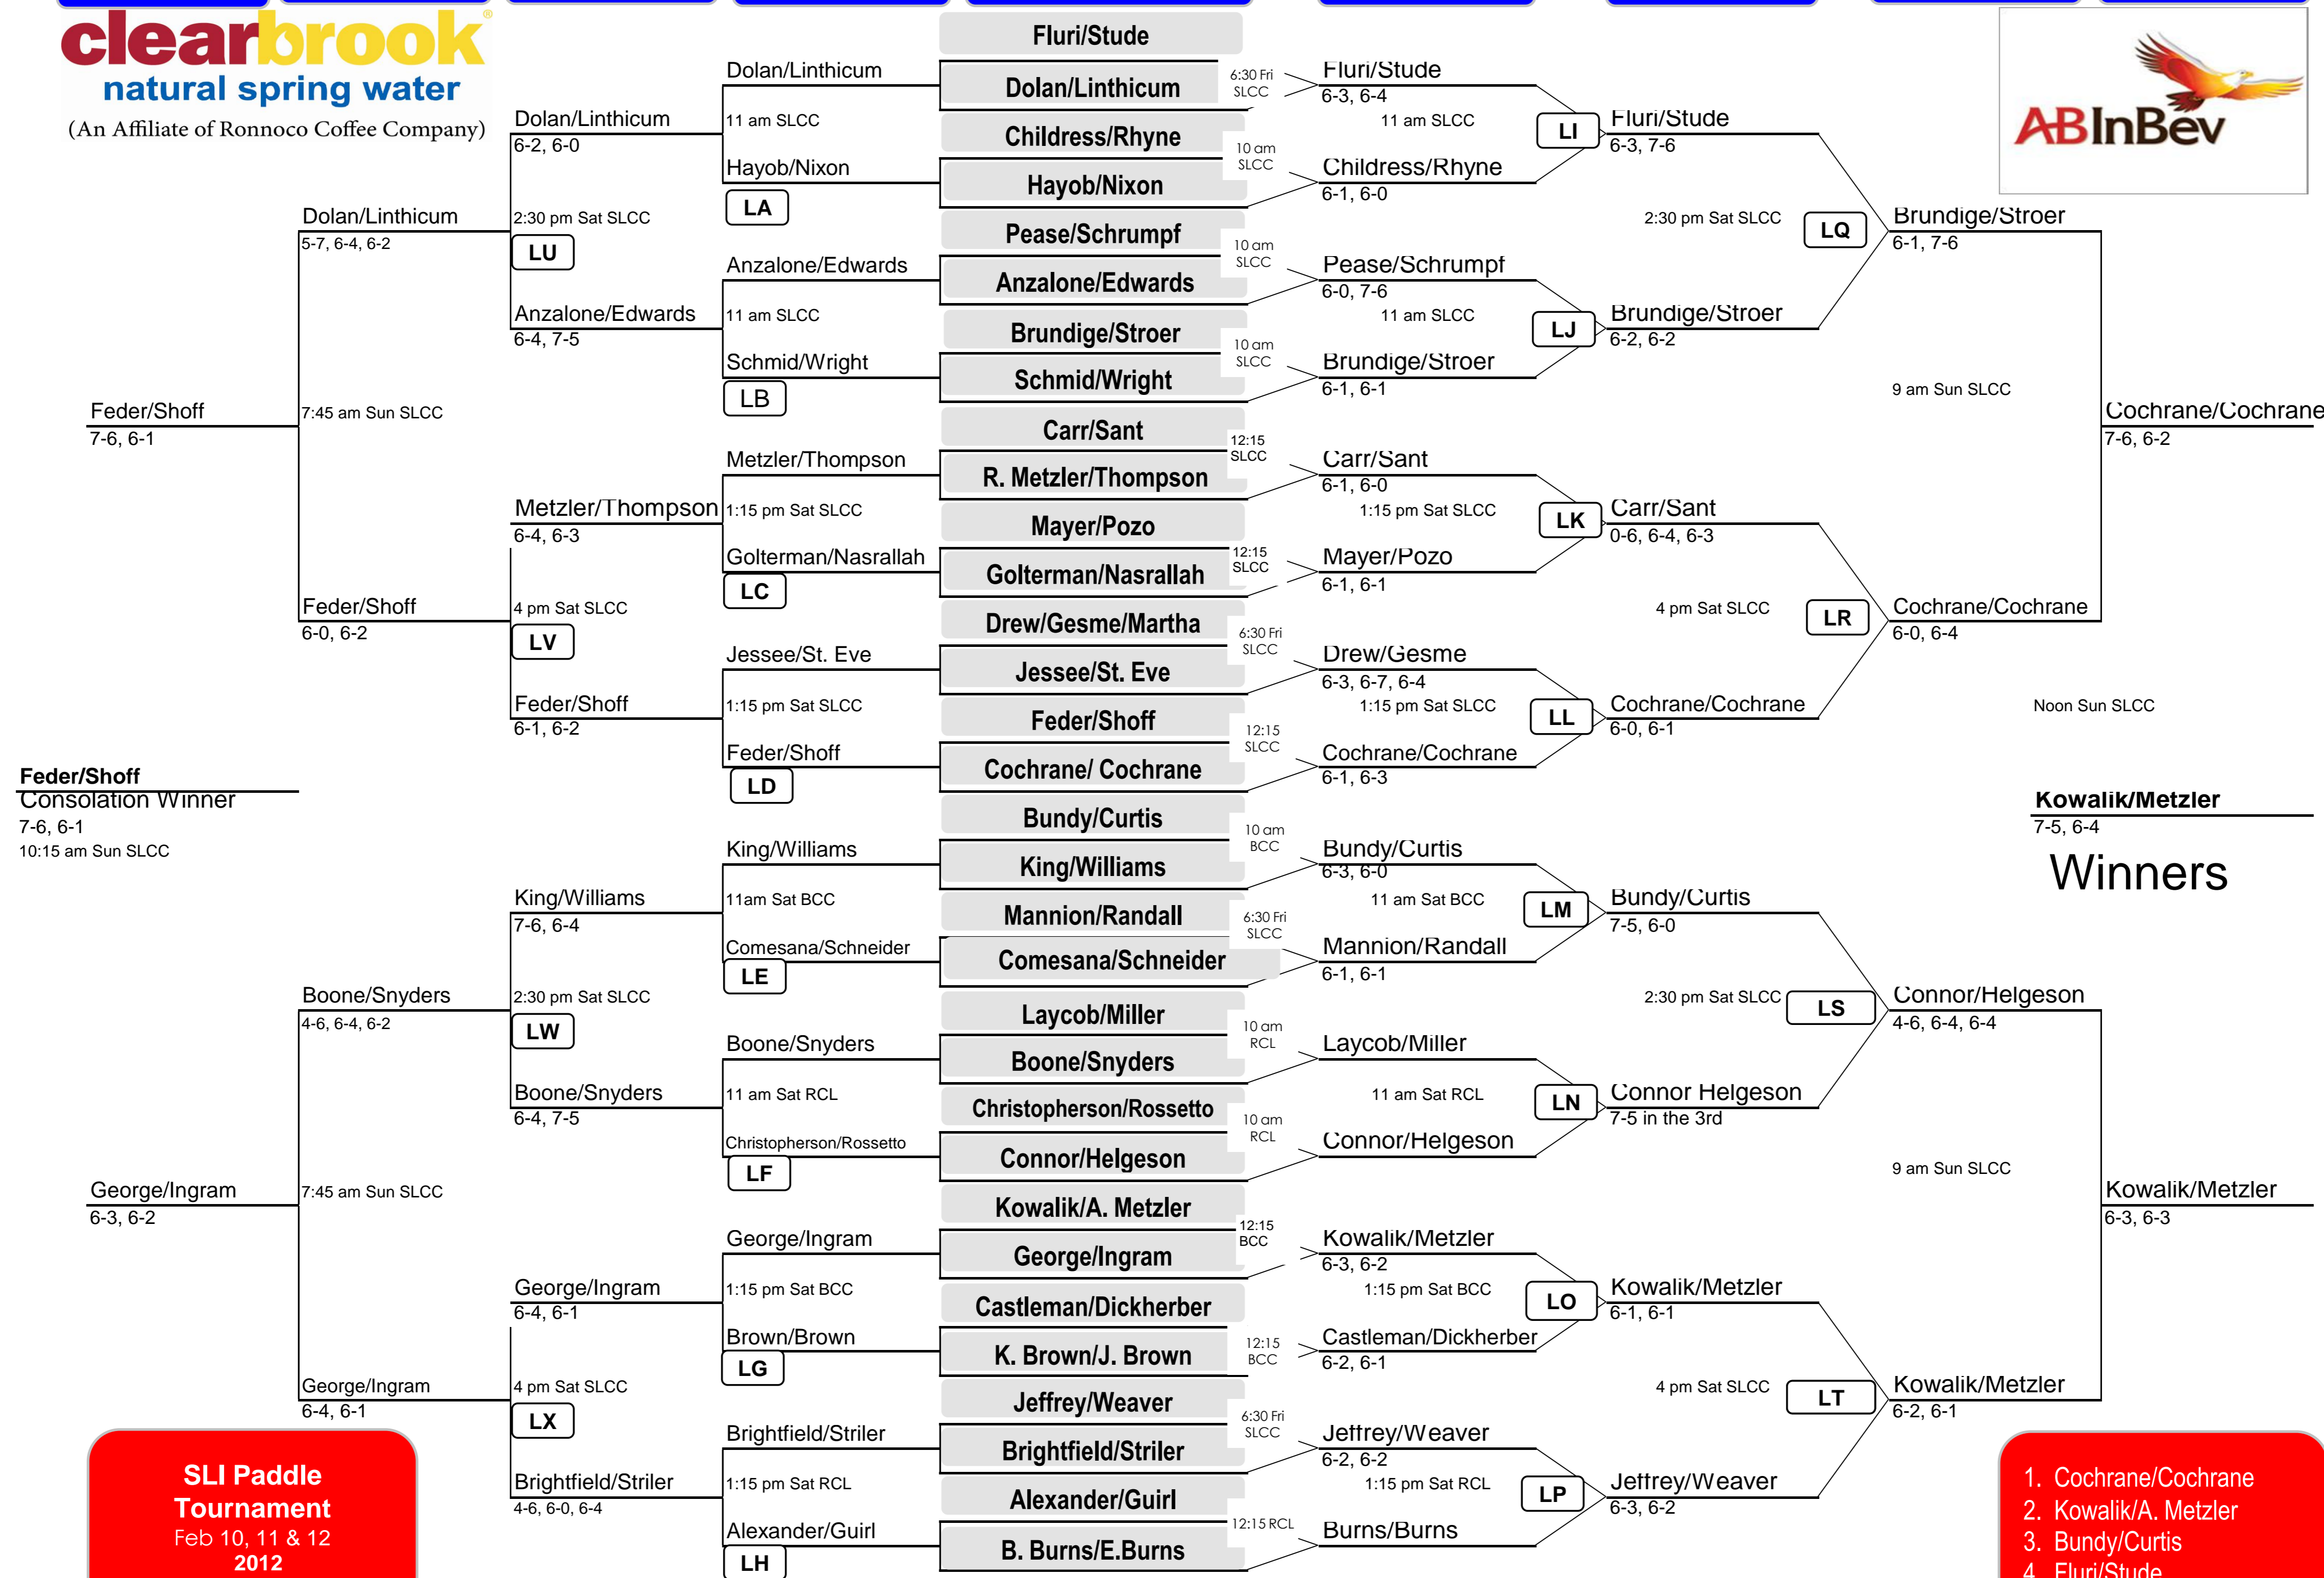

Finals - Back

Semis - Back

Quarters - Back

Round of 16 - Back

First Round

Round of 16

Quarters

Semis

Finals

clearbrook
natural spring water

(An Affiliate of Ronnoco Coffee Company)

**SLI Paddle
Tournament**
Feb 10, 11 & 12
2012

1. Cochrane/Cochrane
2. Kowalik/A. Metzler
3. Bundy/Curtis
4. Fluri/Stude

clearbrook
natural spring water
(An Affiliate of Ronnoco Coffee Company)