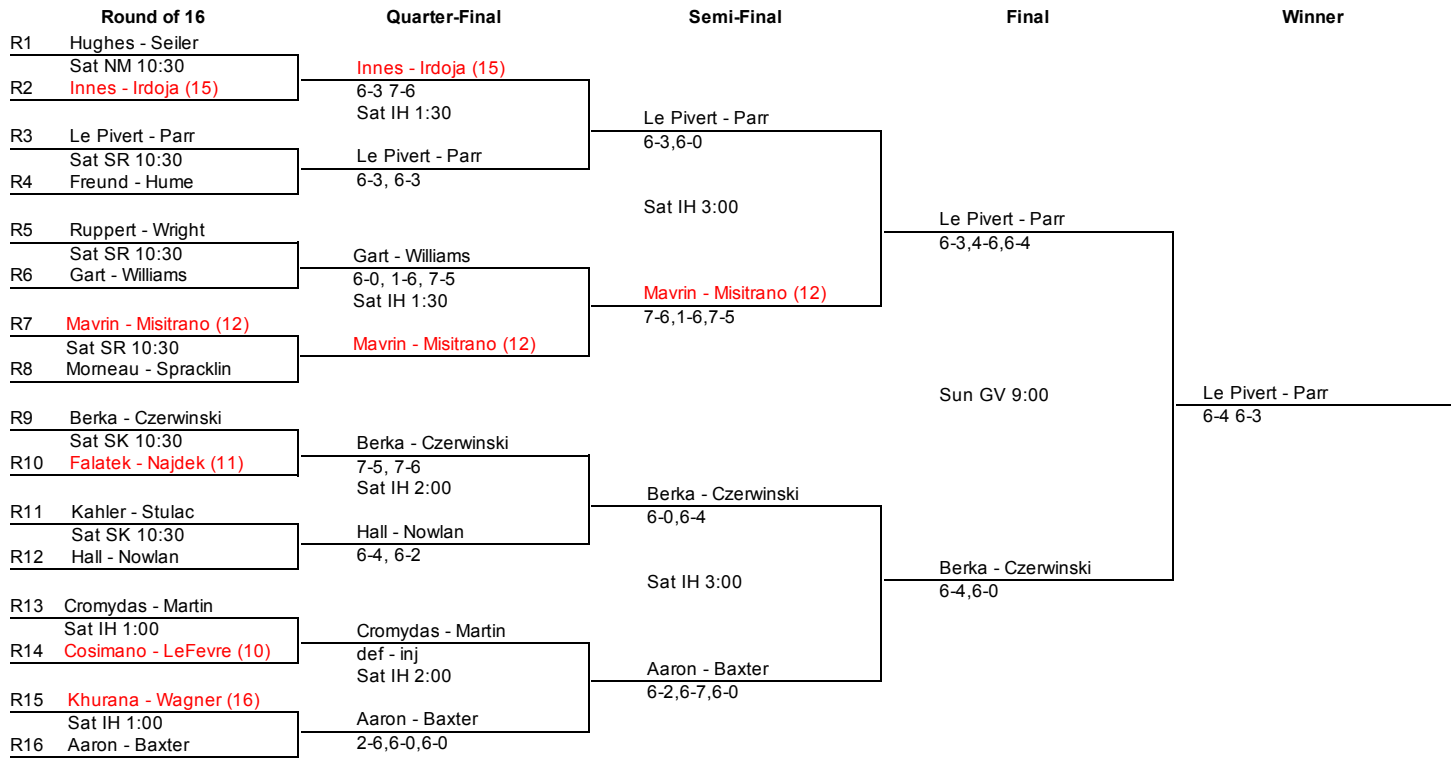

APTA Men's Nationals
Friday, Mar 6 - Sunday, Mar 8, 2015

32 Reprive Draw