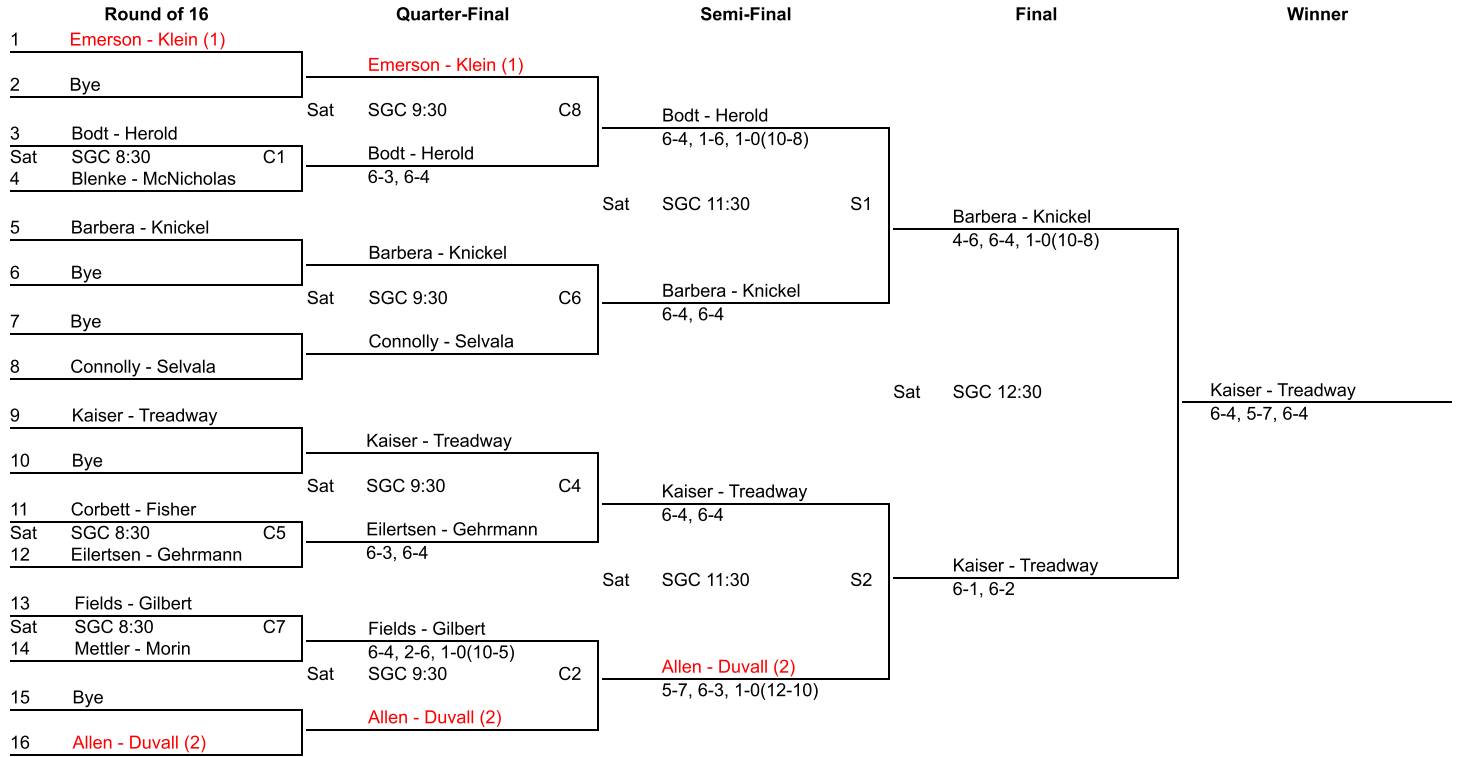

APTA Women's PTI 50+ National Championship
 Saturday, February 21, 2026

Main Draw

APTA Women's PTI 50+ National Championship
Saturday, February 21, 2026

Semi Reprieve Draw

	Final	Winner
S1	Bodt - Herold	
Sat	SGC 12:30	Allen - Duvall (2)
S2	Allen - Duvall (2)	6-2, 6-3

APTA Women's PTI 50+ National Championship
 Saturday, February 21, 2026

Consolation Draw

Quarter-Final			Semi-Final		Final		Winner
C1	Blenke - McNicholas						
Sat	SGC 10:30	CR1					
C2	Fields - Gilbert		Blenke - McNicholas				
			6-4, 6-2				
			Sat	TOR 11:45	CR4		
C3	Bye					Blenke - McNicholas	
						7-6(7-5), 3-6, 1-0(15-13)	
C4	Eilertsen - Gehrman		Eilertsen - Gehrman				
						Sat	SGC 1:15
C5	Corbett - Fisher						Emerson - Klein (1)
Sat	SGC 10:30	CR2					6-2, 6-3
C6	Connolly - Selvala		Connolly - Selvala				
			6-0, 6-0				
			Sat	TOR 11:45		Emerson - Klein (1)	
C7	Mettler - Morin					7-5, 6-7, 1-0(10-7)	
Sat	SGC 10:30	CR3					
C8	Emerson - Klein (1)		Emerson - Klein (1)				
			6-1, 6-1				