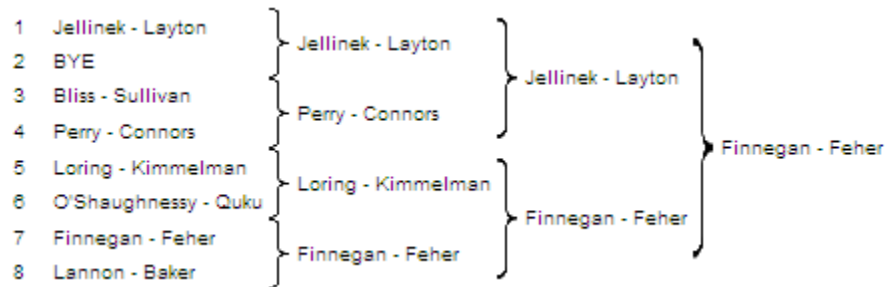

**Atlantic Classic – Women’s  
National ranking Tournament & President’s Cup Qualifier**  
Saturday, January 24, 2009  
Essex Fells Country Club and NJ Area Clubs

**Main Draw**

**Quarter Final Reprieve**

**Consolation**

**Consolation Reprieve**