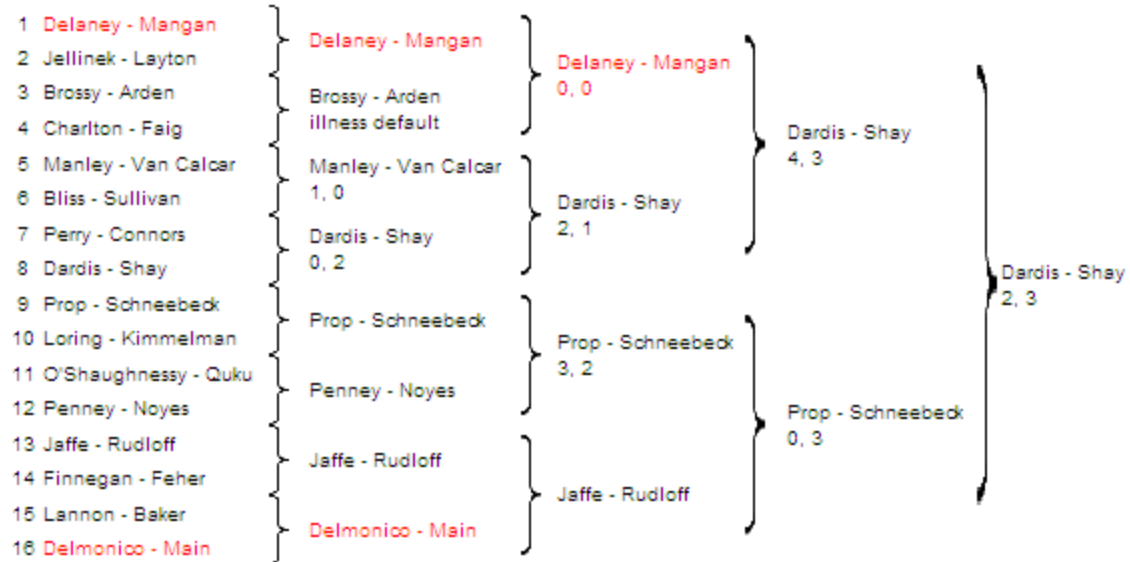

**Atlantic Classic – Women’s  
National ranking Tournament & President’s Cup Qualifier**  
Saturday, January 24, 2009  
Essex Fells Country Club and NJ Area Clubs

**Main Draw**

**Quarter Final Reprieve**

**Consolation**

**Consolation Reprieve**