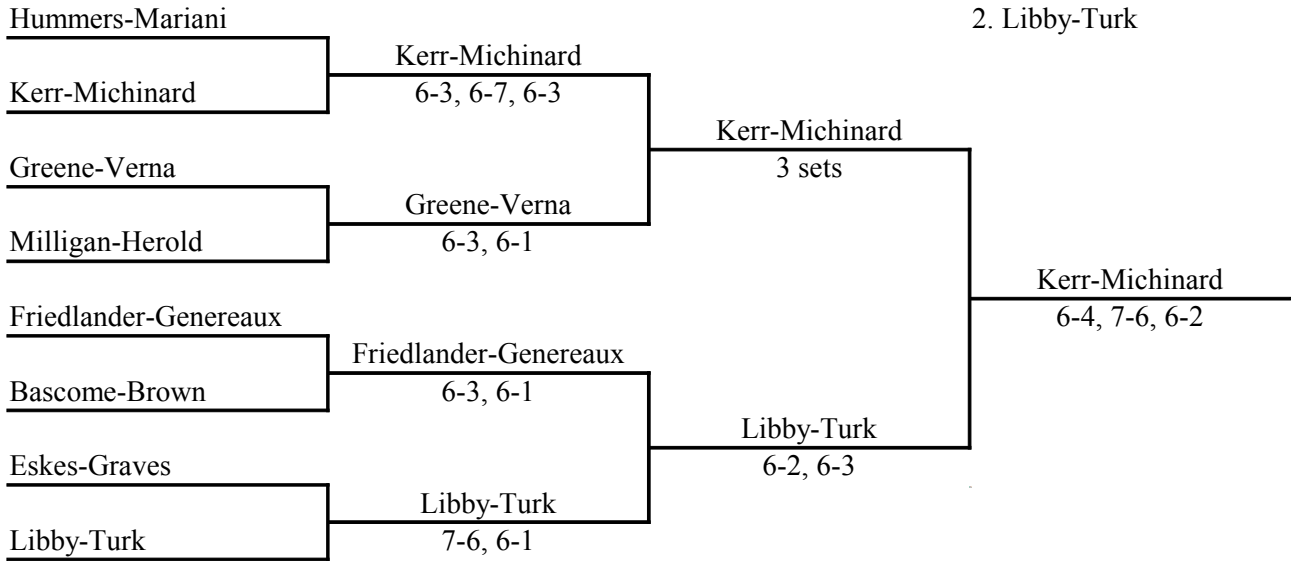

APTA WOMEN'S 70+ NATIONALS

January 14, 2009

Main Draw

Seeds: 1. Hummers-Mariani
2. Libby-Turk

Reprive

Consolation

Last Chance