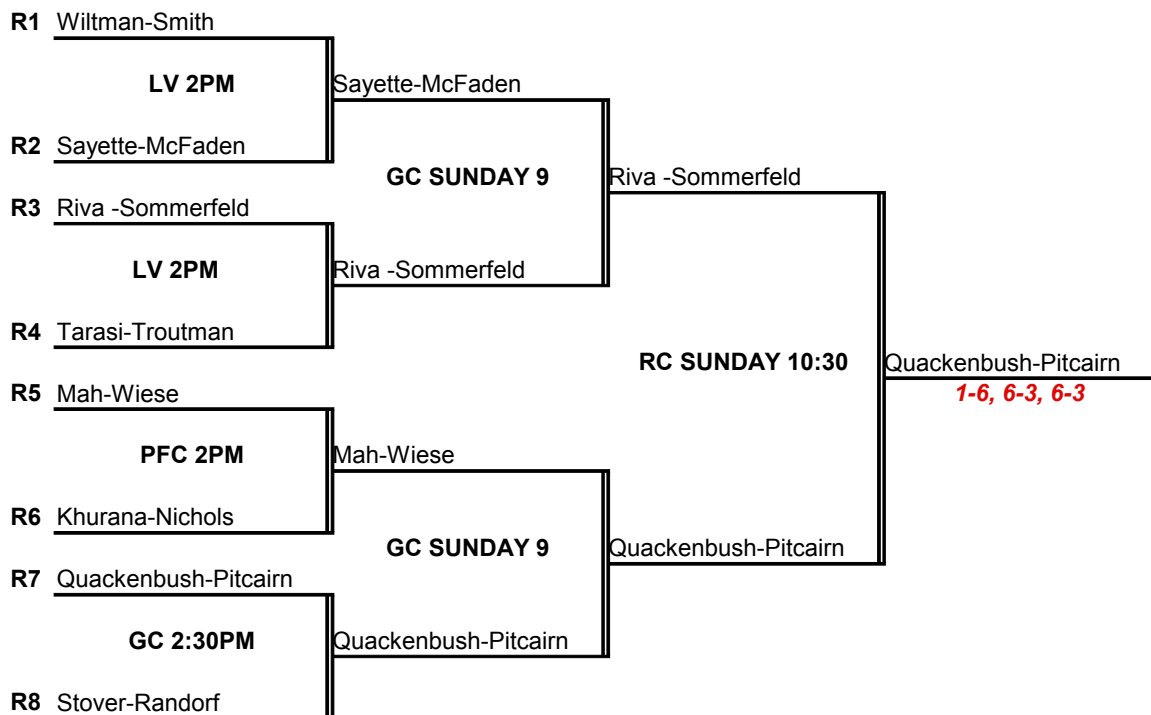

2008 Men's West Penn

REPRIEVE