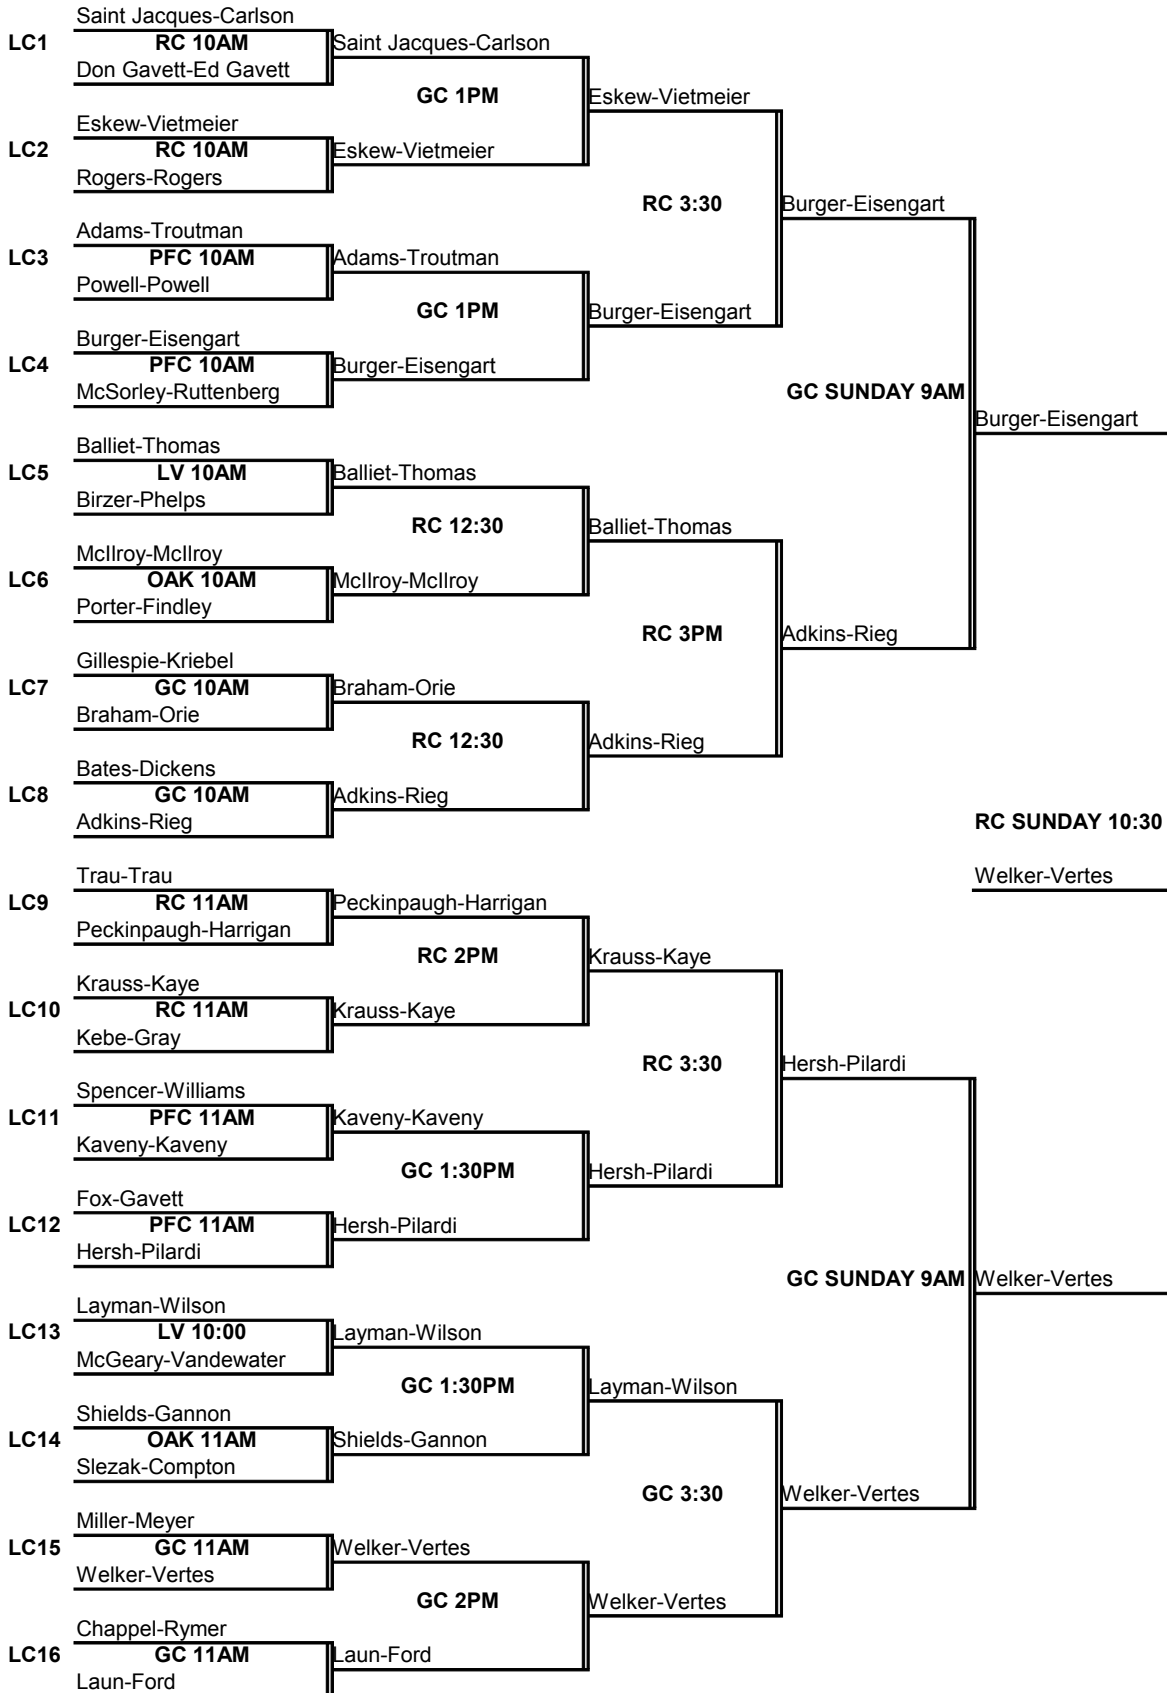

2008 Men's West Penn

CONSOLATION