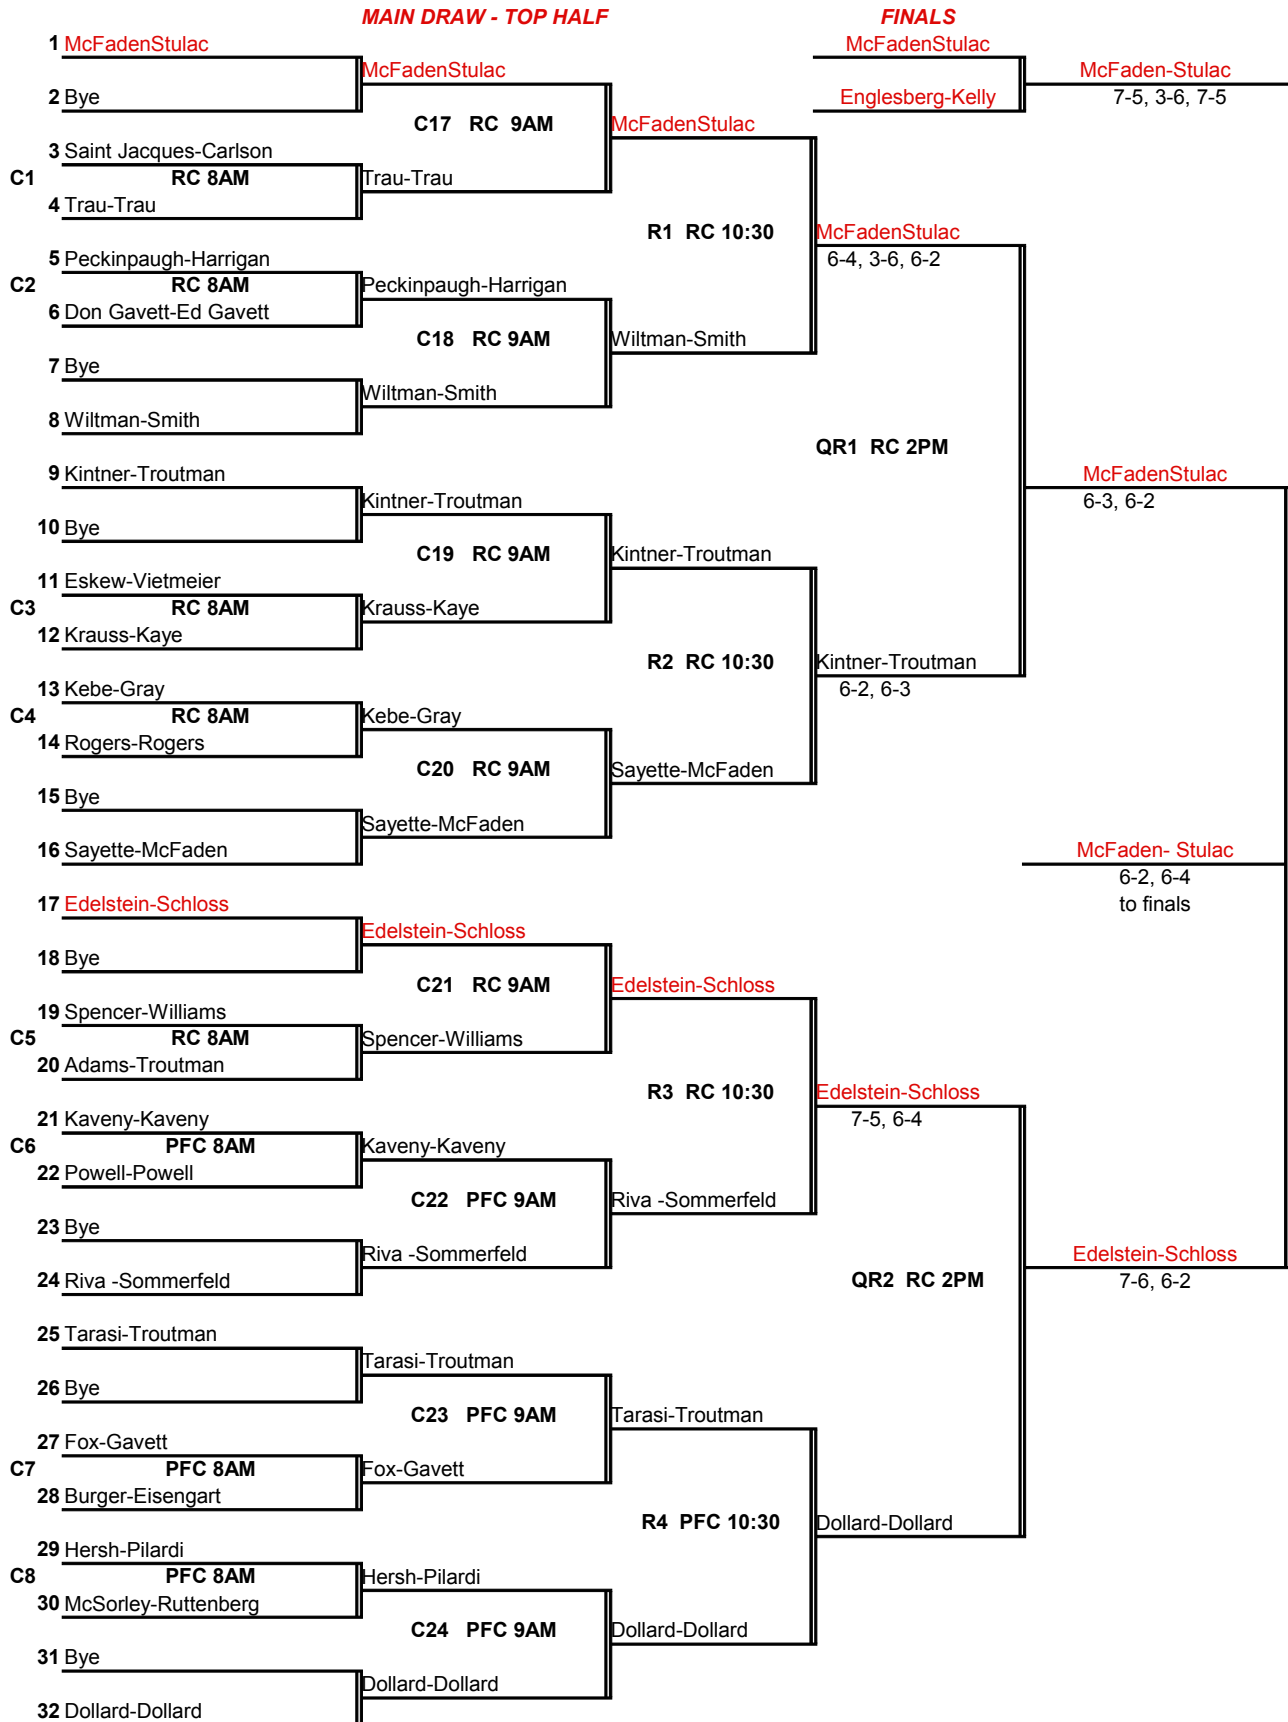

2008 Men's West Penn

SEEDS: 1 Stulac-McFaden 3 Edelstein-Schloss
 2 Englesberg-Kelly 4 Hallett-Katz

2008 Men's West Penn

SEEDS: 1 Stulac-McFaden 3 Edelstein-Schloss
 2 Englesberg-Kelly 4 Hallett-Katz

2008 Men's West Penn