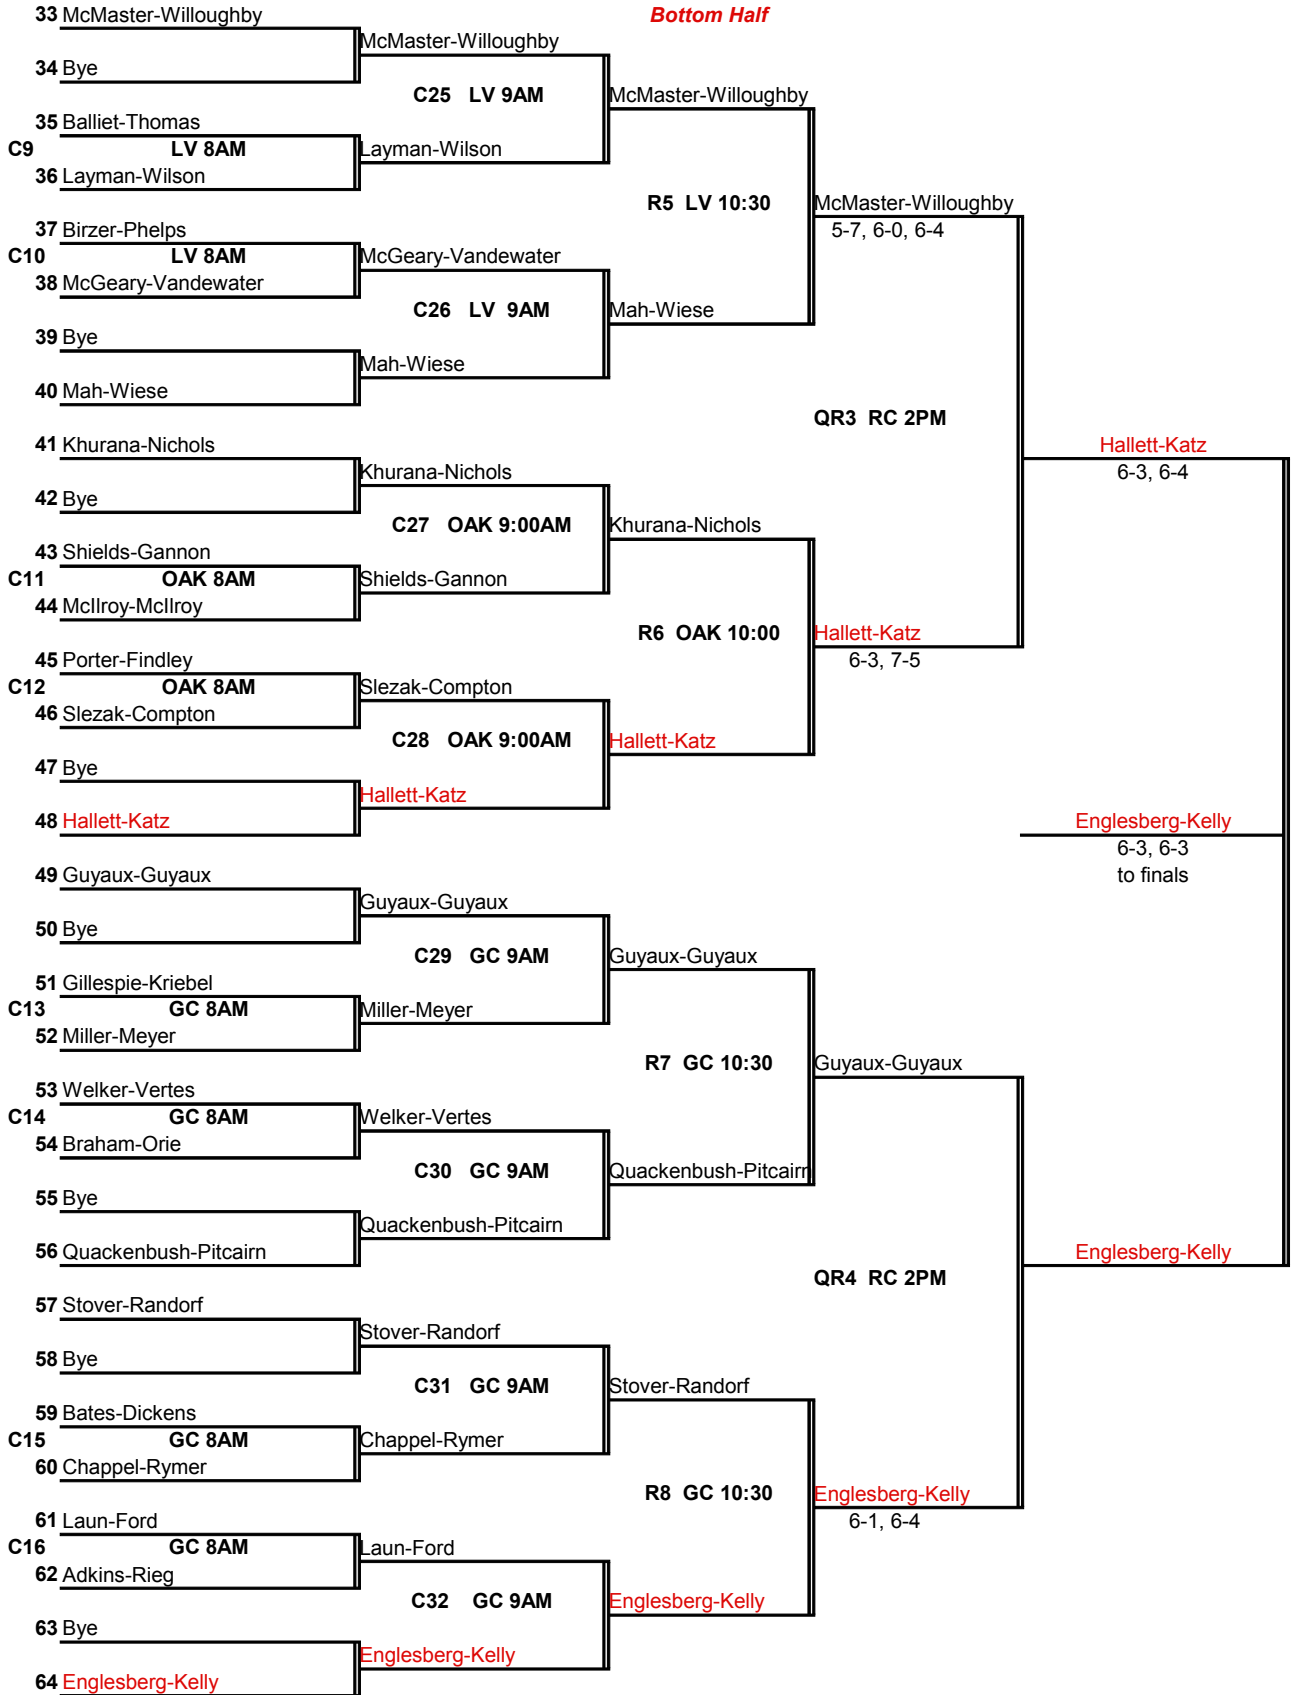

2008 Men's West Penn

SEEDS: 1 Stulac-McFaden 3 Edelstein-Schloss
 2 Englesberg-Kelly 4 Hallett-Katz

2008 Men's West Penn

SEEDS: 1 Stulac-McFaden 3 Edelstein-Schloss
 2 Englesberg-Kelly 4 Hallett-Katz

2008 Men's West Penn