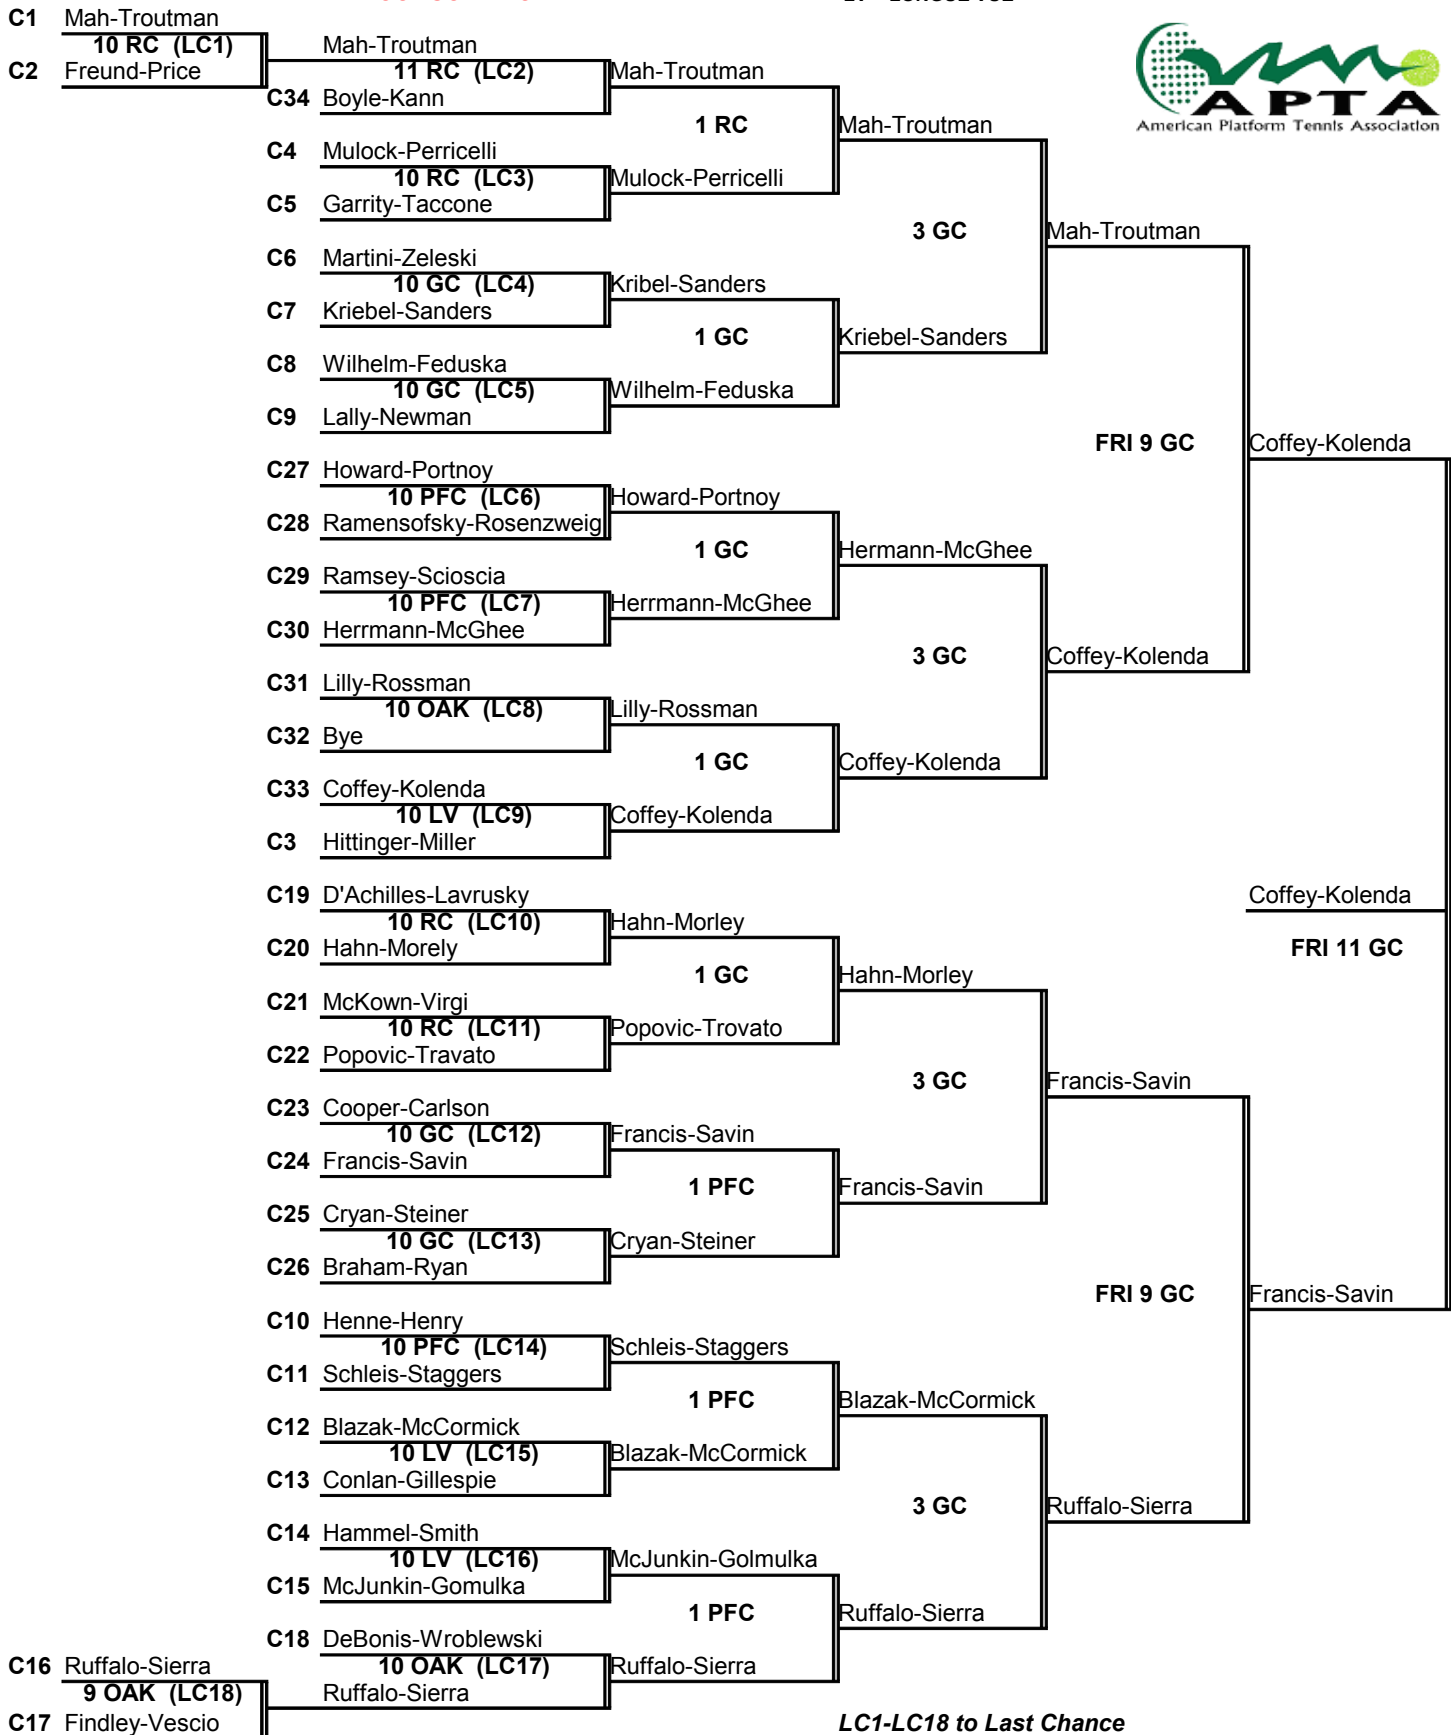

Women's West Penn

Director: Ann Borland
December 4-5, 2008

PFC = PITTSBURGH FIELD CLUB
RC = FOX CHAPEL RACQUET CLUB
GC = FOX CHAPEL GOLF CLUB
OAK = OAKMONT COUNTRY CLUB
LV = LONGUE VUE

CONSOLATION

LC1-LC18 to Last Chance