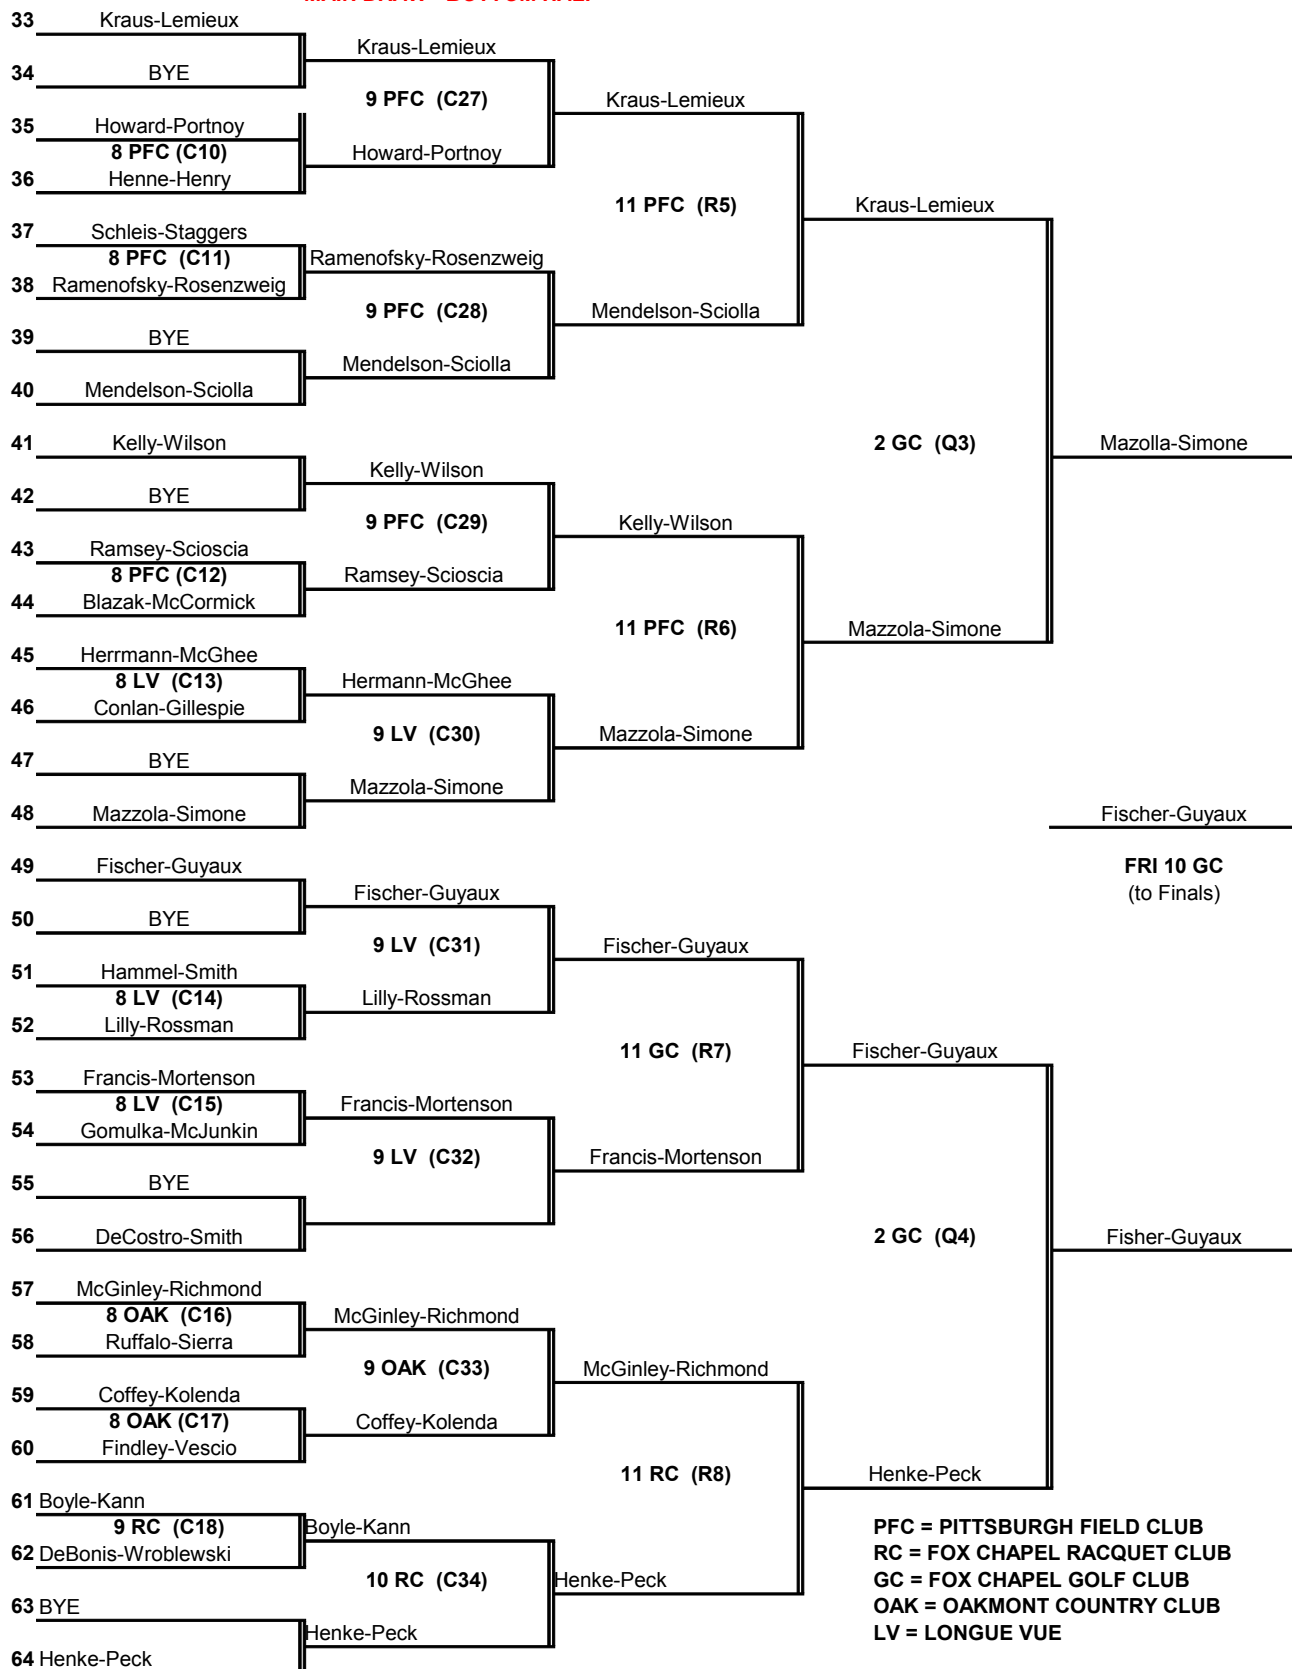

# Women's West Penn

Director: Ann Borland  
December 4-5, 2008

**SEEDS:** 1 Johnston-Thompson  
2 Henke-Peck  
3 Odenbach-Turner  
4 Kraus-Lemieux

5 Dyminski-Nagy  
6 Mazzola-Simone  
7 Graham-Nesbit  
8 Fischer-Guyaux

## MAIN DRAW - BOTTOM HALF