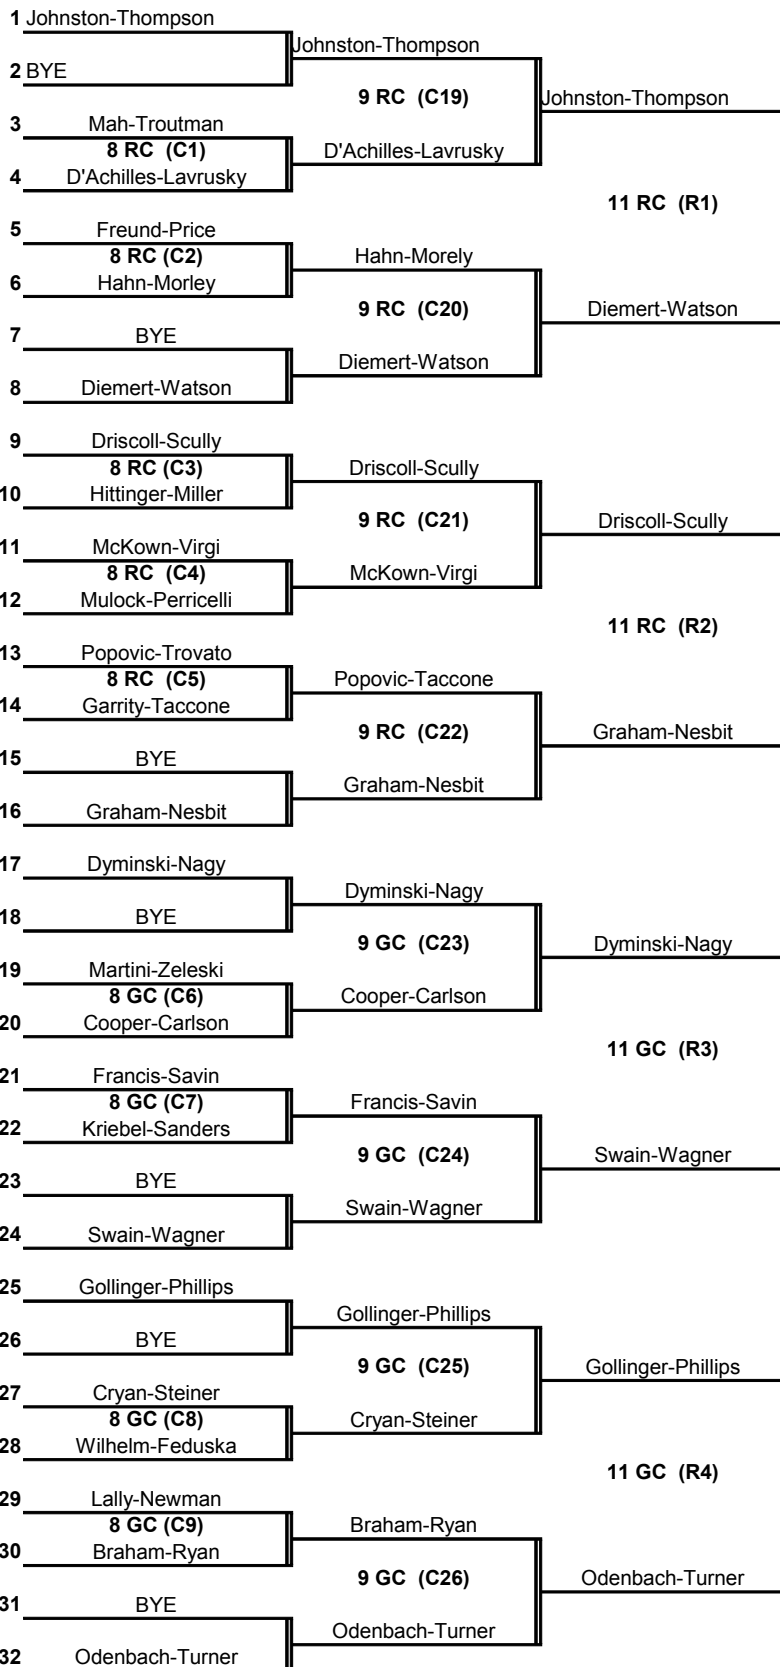

# Women's West Penn

Director: Ann Borland  
December 4-5, 2008

**SEEDS:** 1 Johnston-Thompson  
2 Henke-Peck  
3 Odenbach-Turner  
4 Kraus-Lemieux

5 Dyminski-Nagy  
6 Mazzola-Simone  
7 Graham-Nesbit  
8 Fischer-Guyaux

## MAIN DRAW - TOP HALF