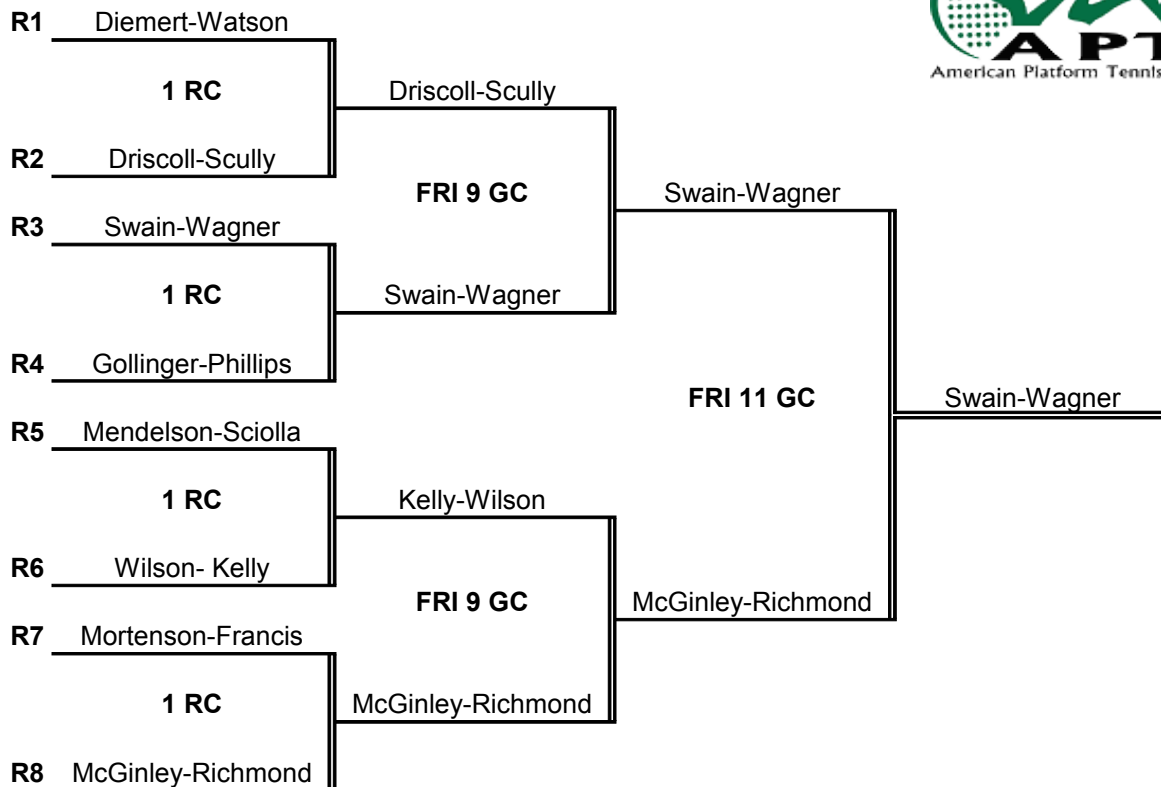

# Women's West Penn

Director: Ann Borland

December 4-5, 2008

PFC = PITTSBURGH FIELD CLUB  
 RC = FOX CHAPEL RACQUET CLUB  
 GC = FOX CHAPEL GOLF CLUB  
 OAK = OAKMONT COUNTRY CLUB  
 LV = LONGUE VUE

**REPRIEVE**