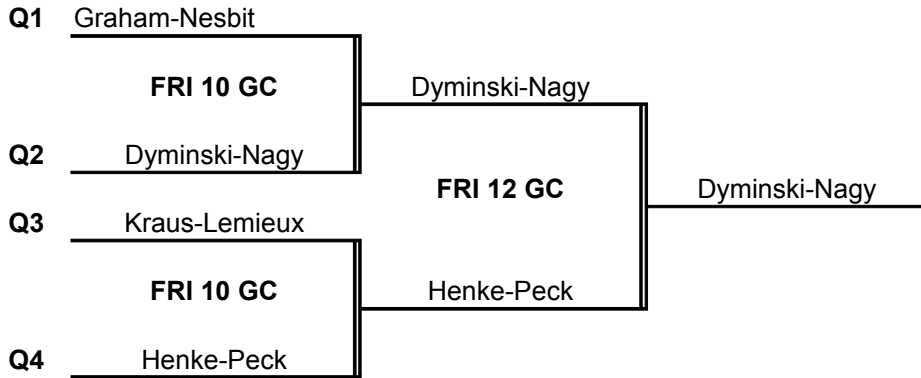

Women's West Penn

Director: Ann Borland
December 4-5, 2008

PFC = PITTSBURGH FIELD CLUB
RC = FOX CHAPEL RACQUET CLUB
GC = FOX CHAPEL GOLF CLUB
OAK = OAKMONT COUNTRY CLUB
LV = LONGUE VUE

QUARTER REPRIEVE