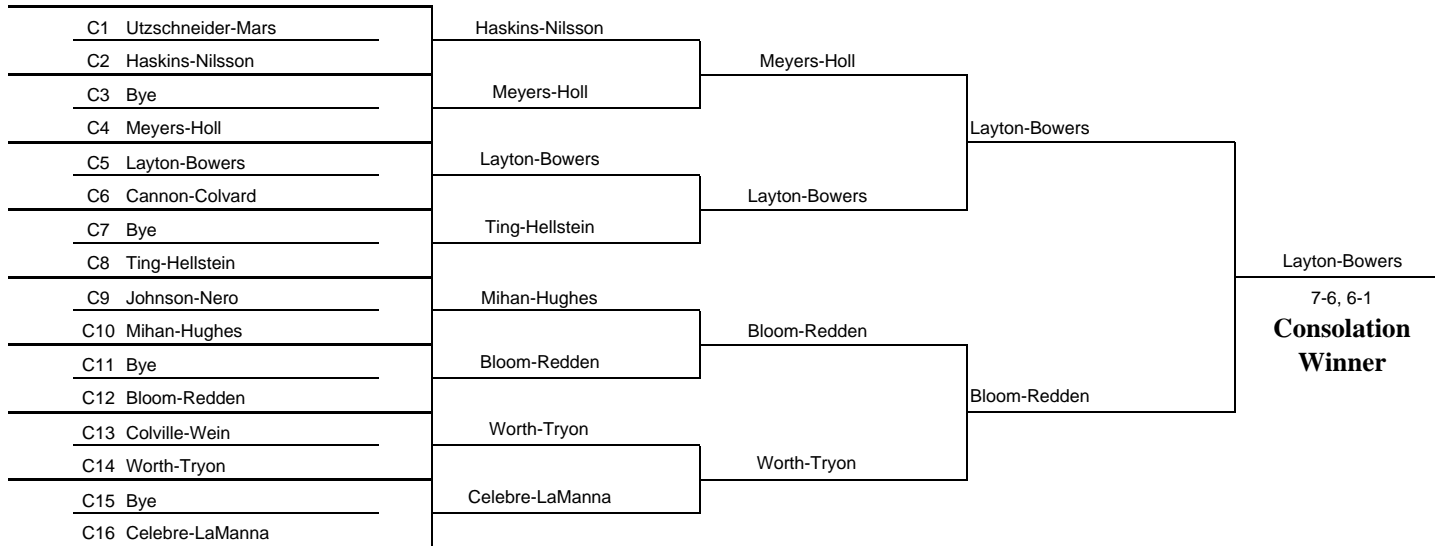

Connecticut Classic
Saturday, November 14, 2009

Consolation