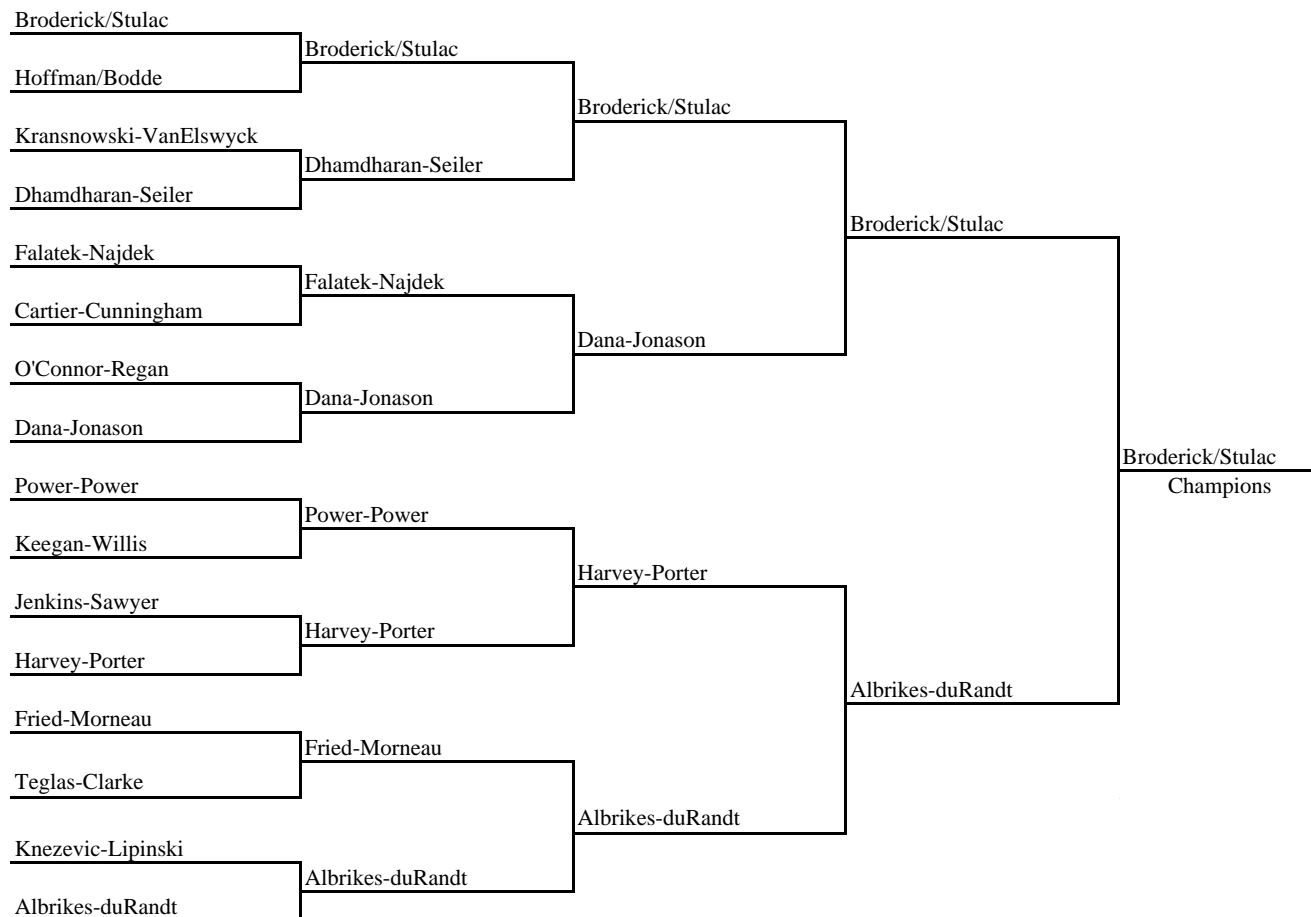

# 2009 Connecticut Classic Men

## Main Draw