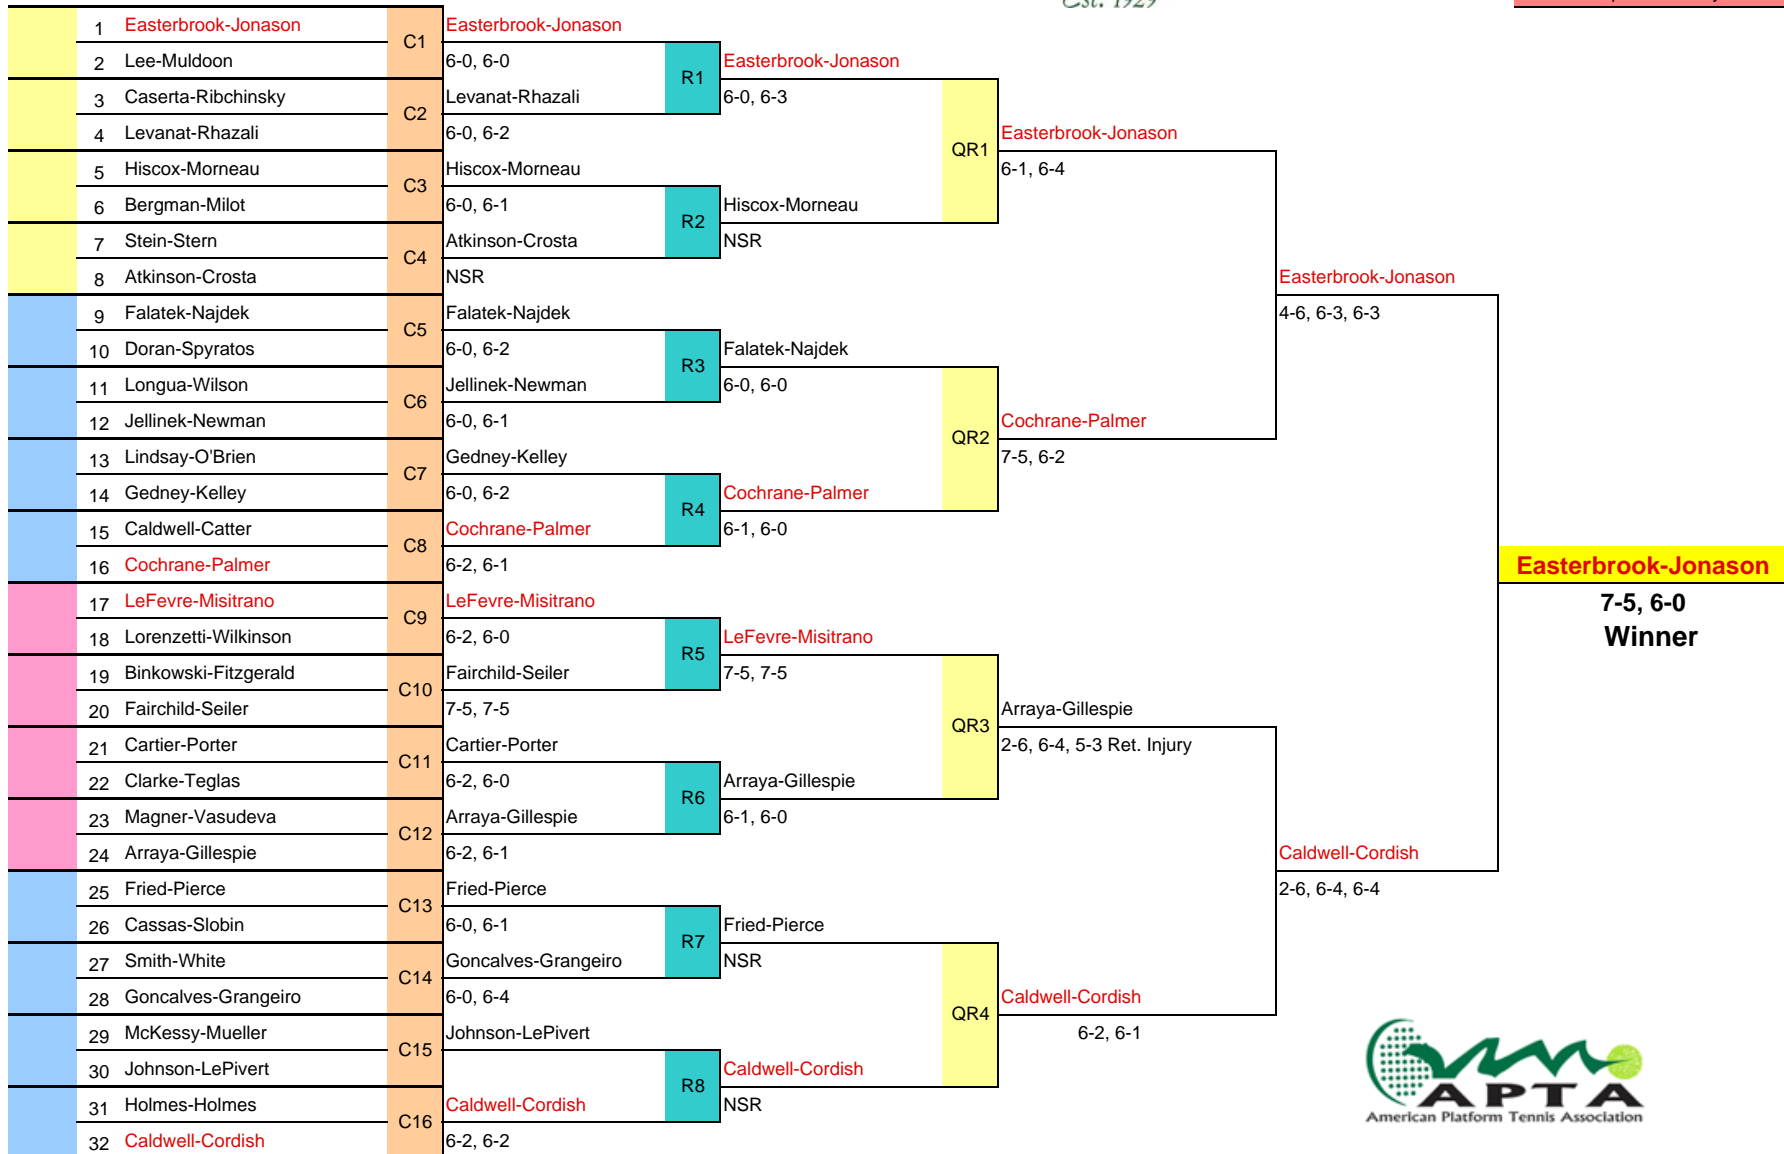

The Patterson Club Open

Tournament Directors
 Patricio Misitrano - Scott Slobin

- Seeded Teams**
- Easterbrook-Jonason
 - Caldwell-Cordish
 - LeFevre-Misitrano
 - Cochrane-Palmer

- Locations**
- NCFC = New Canaan FC
 - WCC = Woodway CC
 - CCNC = CC of New Canaan
 - CCD = CC of Darien
 - PC = Patterson Club
 - AVCC = Aspetuck Valley CC

NRT Main Draw

The Patterson Club Open

Tournament Directors
 Patricio Misitrano - Scott Slobin

Locations

NCFC = New Canaan FC
WCC = Woodway CC
CCNC = CC of New Canaan
CCD = CC of Darien
PC = Patterson Club
AVCC = Aspetuck Valley CC