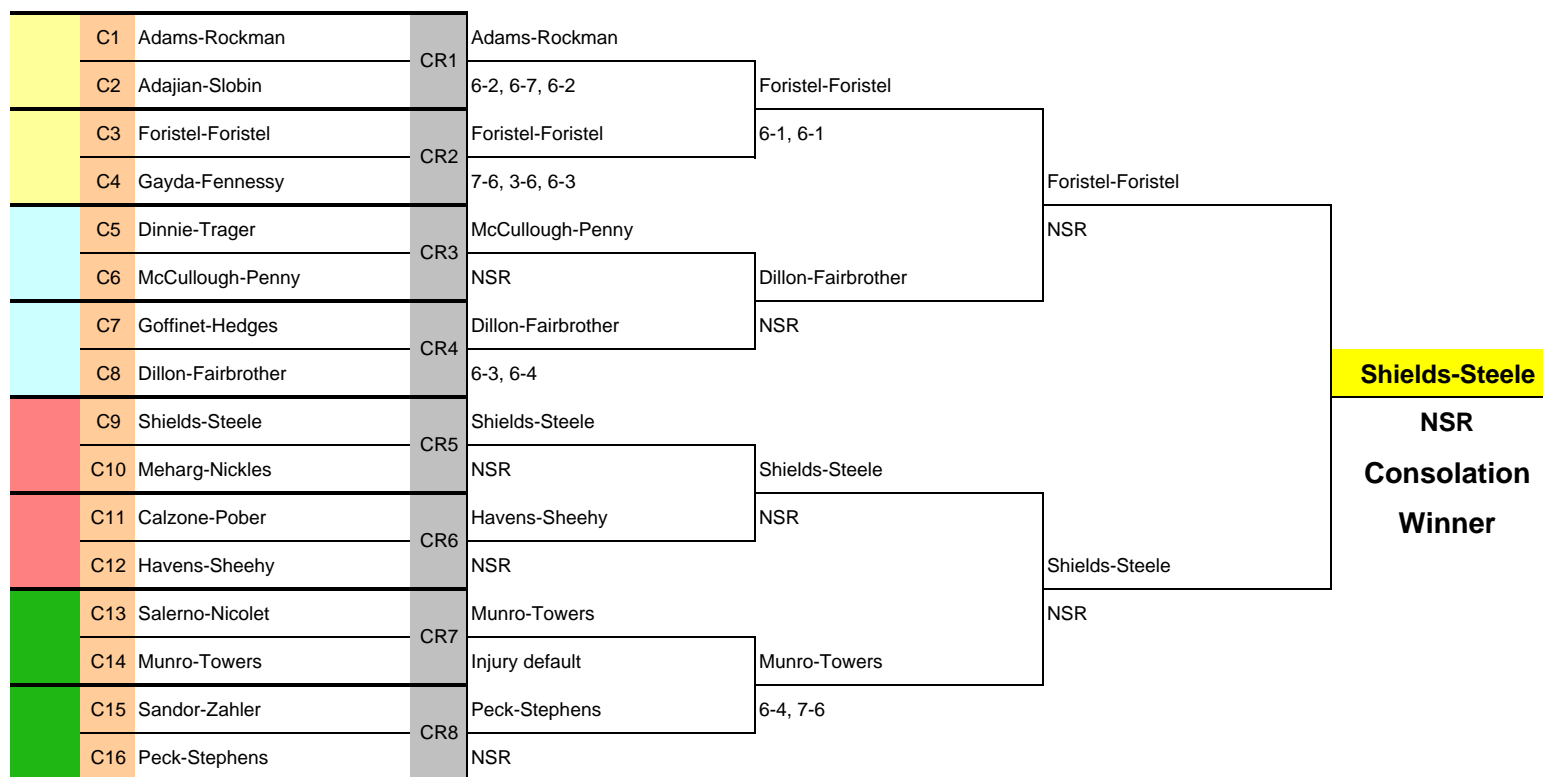

The Patterson Club Open

Tournament Directors
Patricio Misitrano - Scott Slobin

Locations
PC = Patterson Club
FHC = Fairfield Hunt Club
AVCC = Aspetuck Valley CC
YMCA = Wilton YMCA
WFC = Weston Field Club
FBC = Fairfield Beach Club

B Consolation