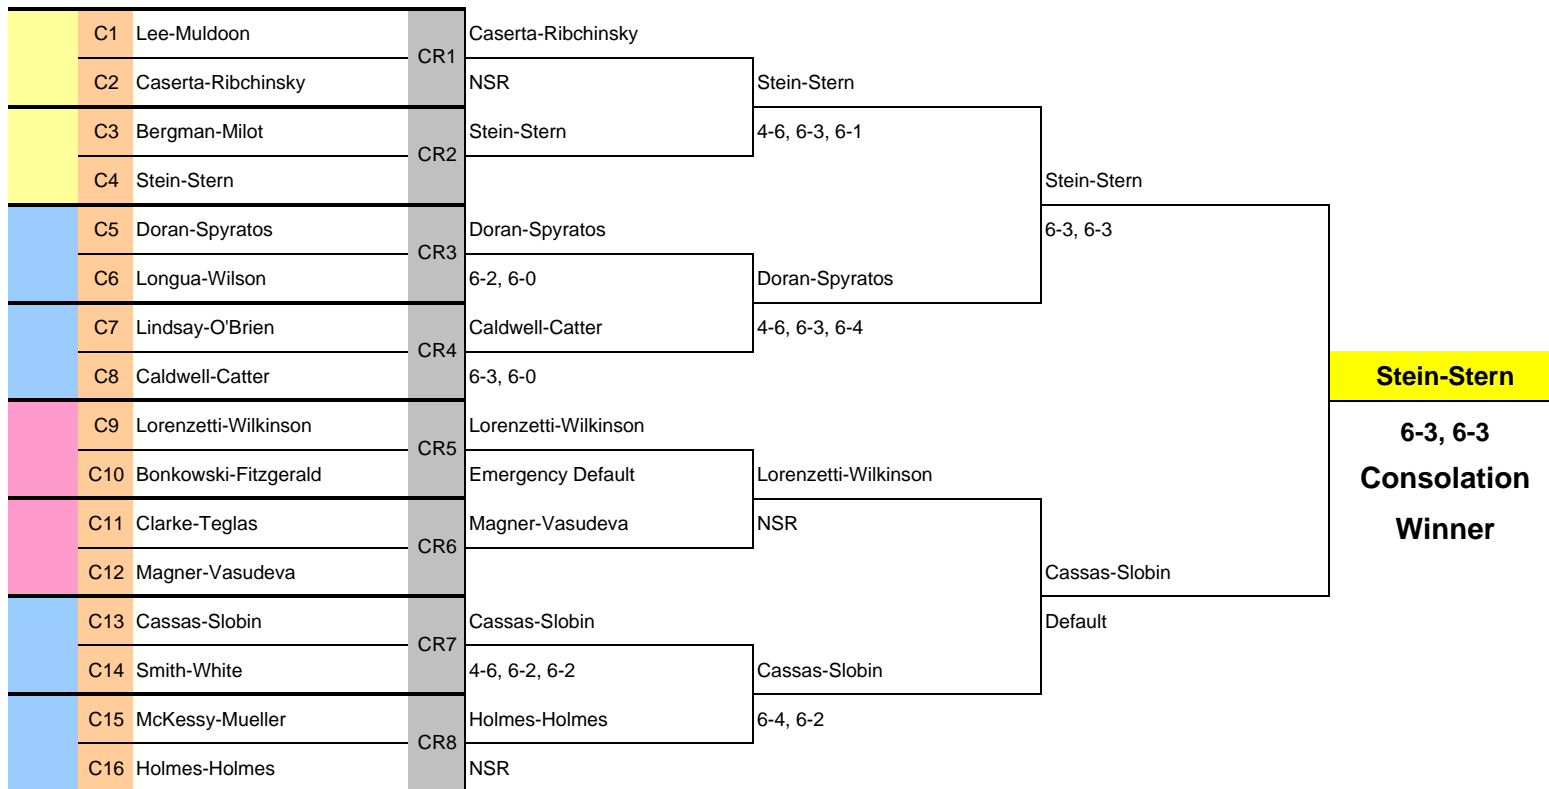

The Patterson Club Open

Tournament Directors
Patricio Misitrano - Scott Slobin

Locations

NCFC = New Canaan FC
WCC = Woodway CC
CCNC = CC of New Canaan
CCD = CC of Darien
PC = Patterson Club
AVCC = Aspetuck Valley CC

NRT Consolation