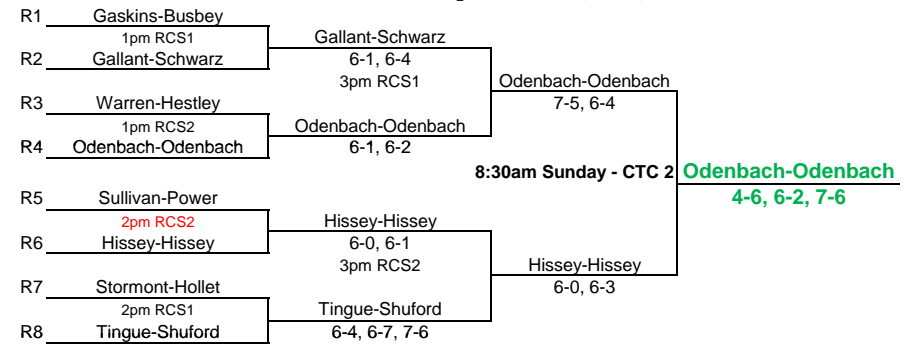

# 5th Annual Peachtree Invitational - January 16 & 17, 2010

(Results)

1st Round Loss - CONSOLATION DRAW

MAIN DRAW

FINALS

**Consolation Loss - Reprive (Lost, Lost,\_\_\_)**

**2nd Round Loss Reprive (Won, Lost,\_\_\_)**

**Quarter Final - Reprive (Won, Won, Lost,\_\_\_)**