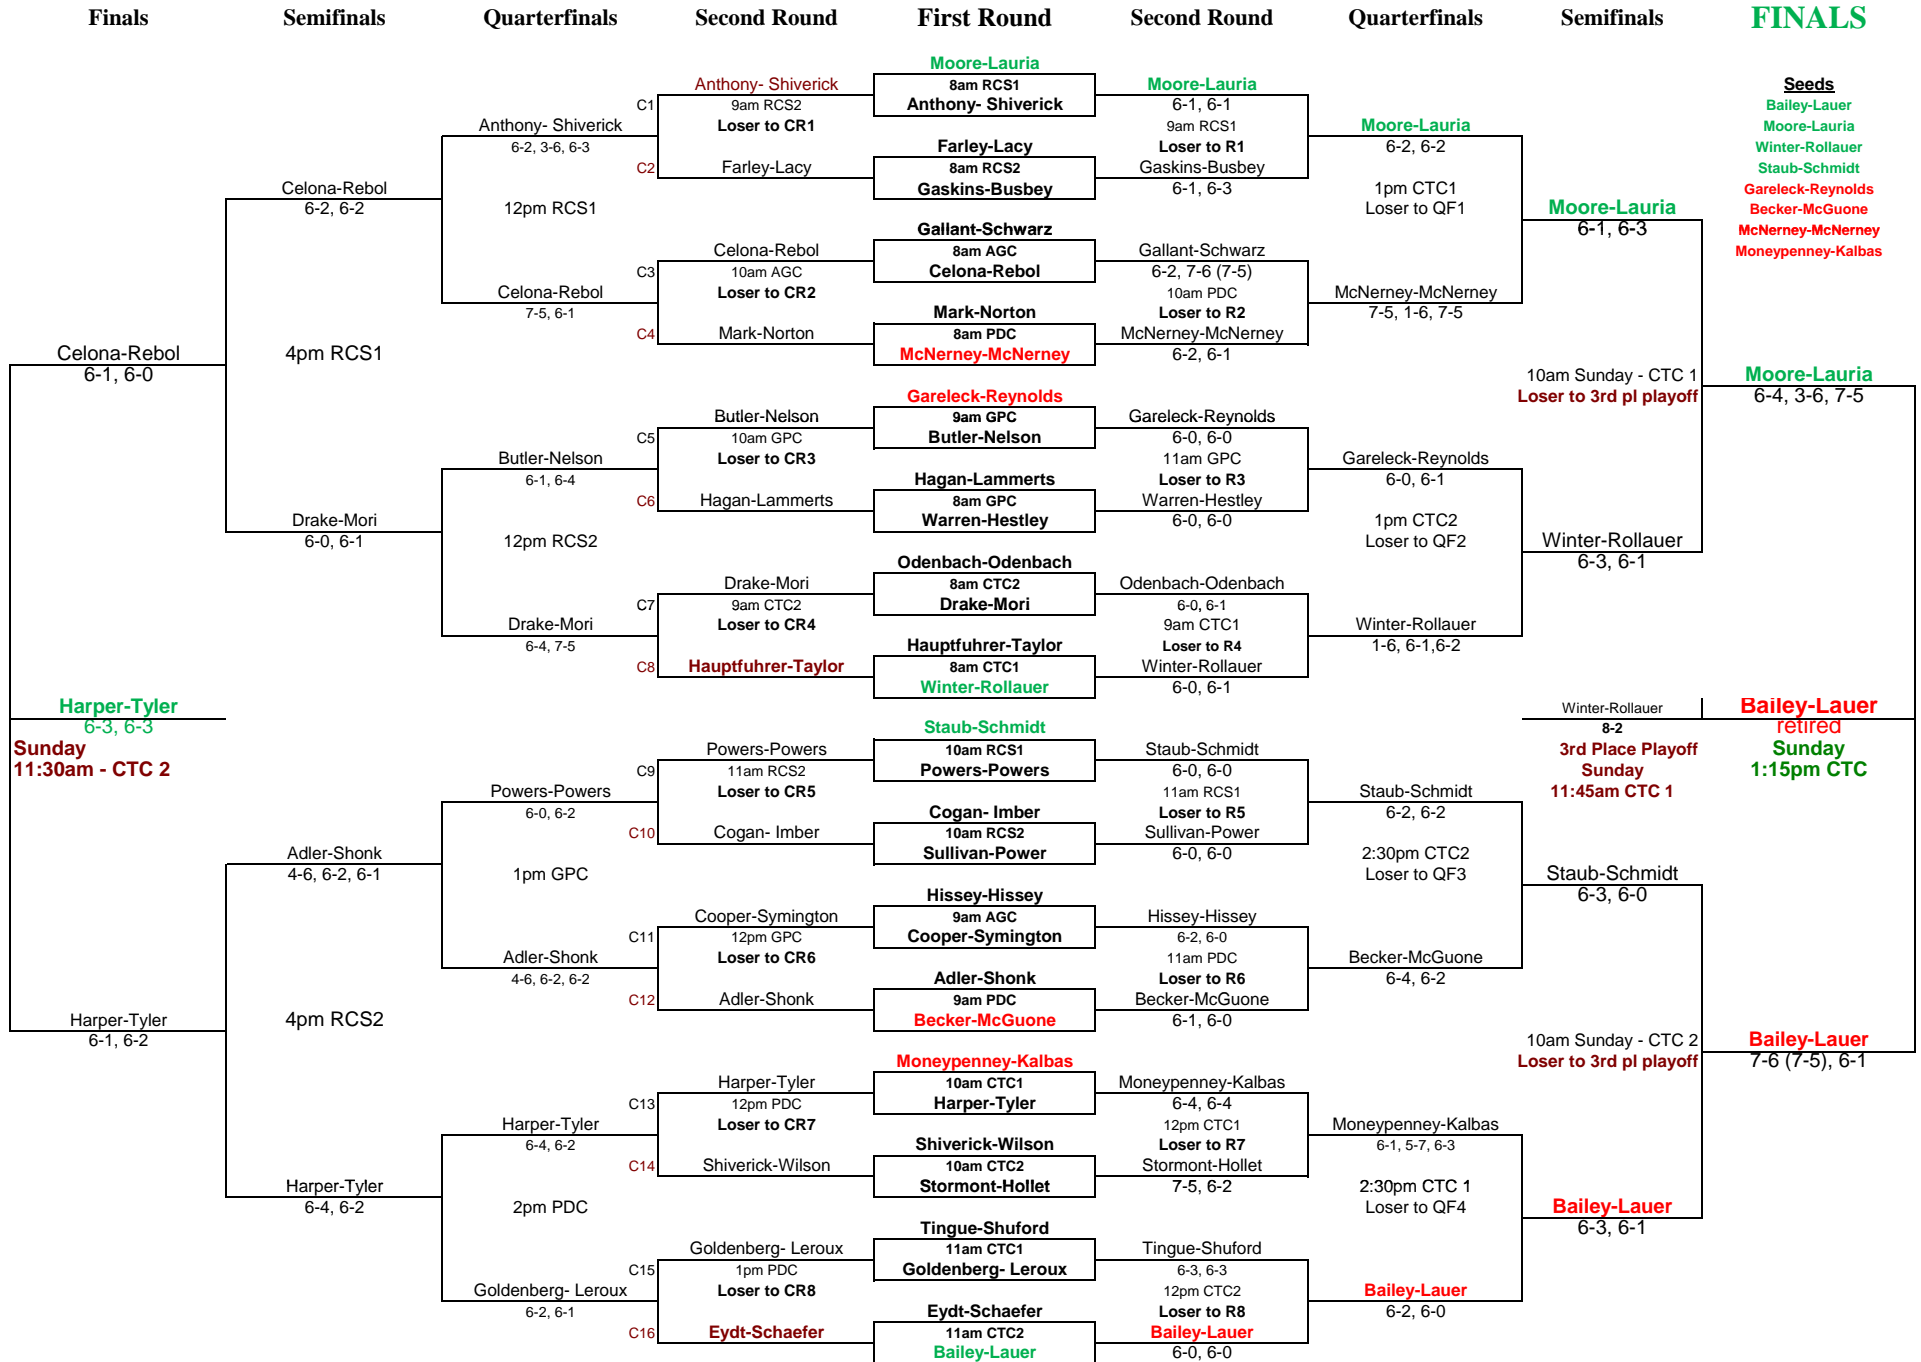

# 5th Annual Peachtree Invitational - January 16 & 17, 2010

(Results)

1st Round Loss - CONSOLATION DRAW

MAIN DRAW

FINALS

**Consolation Loss - Reprive (Lost, Lost,\_\_\_)**

**2nd Round Loss Reprive (Won, Lost,\_\_\_)**

**Quarter Final - Reprive (Won, Won, Lost,\_\_\_)**