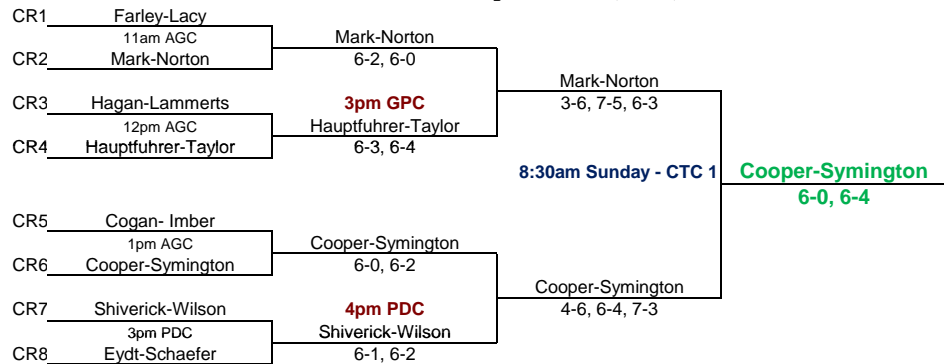

# 5th Annual Peachtree Invitational - January 16 & 17, 2010

(Results)

1st Round Loss - CONSOLATION DRAW

MAIN DRAW

FINALS

**Consolation Loss - Reprive (Lost, Lost,\_\_\_)**

**2nd Round Loss Reprive (Won, Lost,\_\_\_)**

**Quarter Final - Reprive (Won, Won, Lost,\_\_\_)**