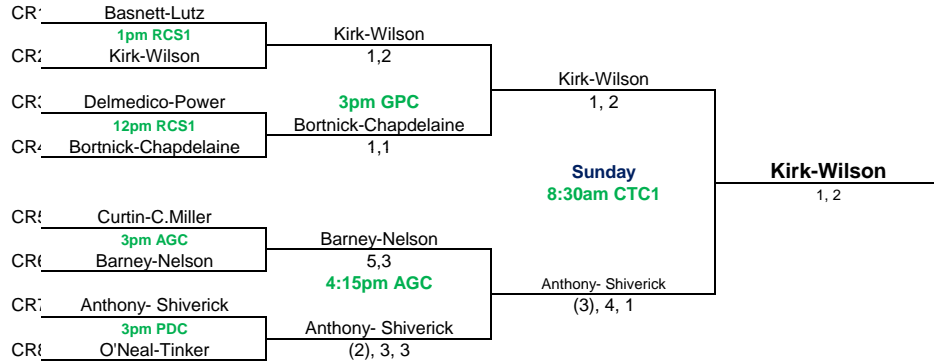

## MAIN DRAW

**7th Annual Peachtree Invitational  
2012**

**Consolation Loss - Reprive (Lost, Lost, \_\_\_)**

**2nd Round Loss Reprive (Won, Lost, \_\_\_)**

**Quarter Final - Reprive (Won, Won, Lost, \_\_\_)**