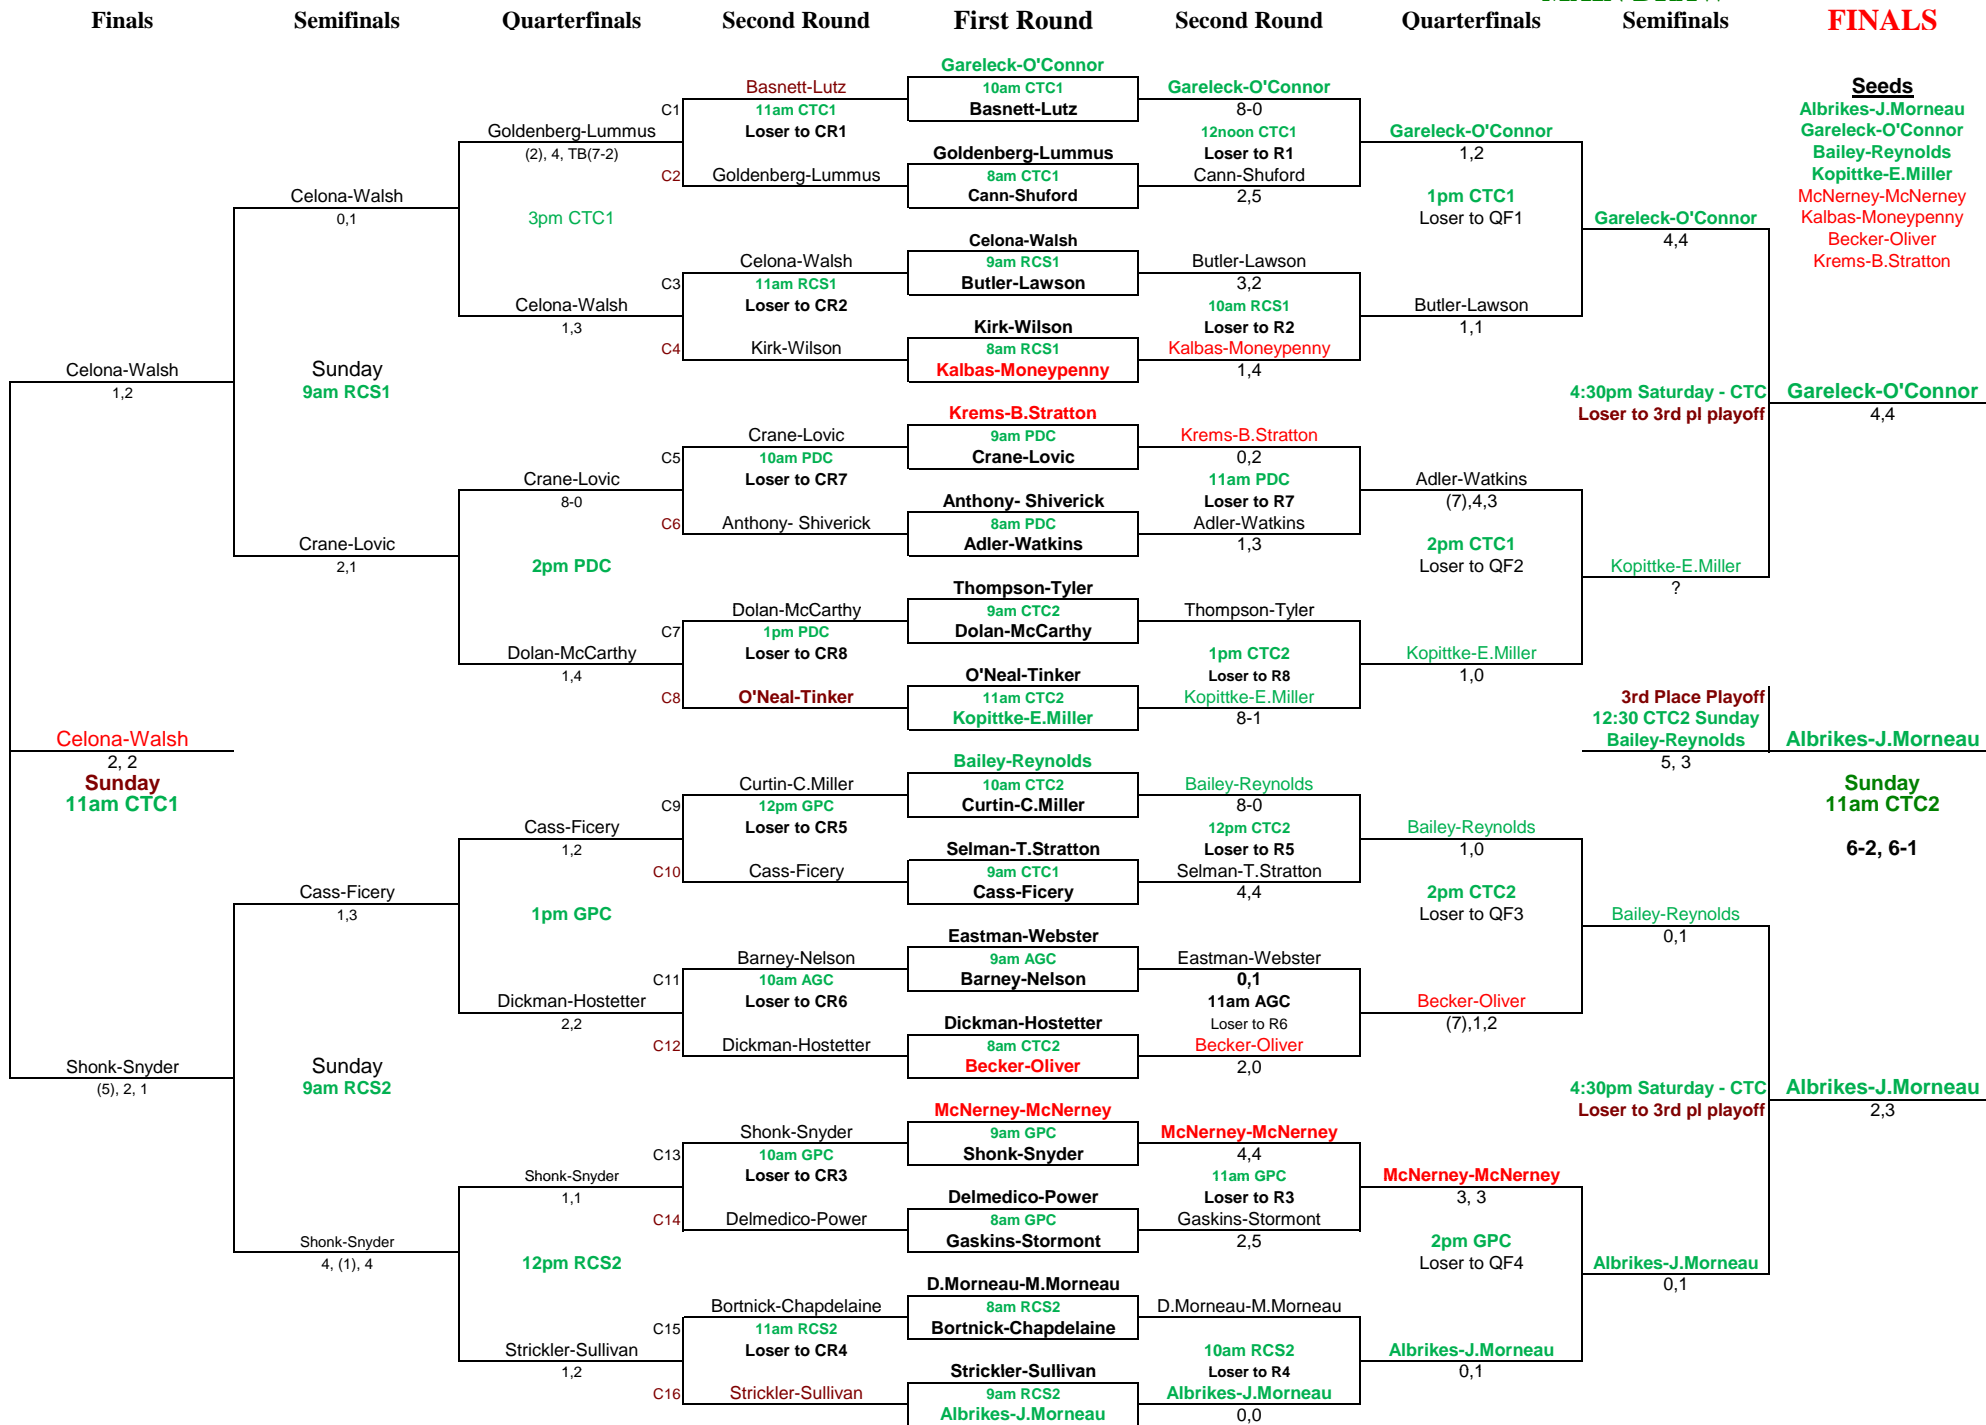

# 7th Annual Peachtree Invitational - Men's - January 21 & 22, 2012

## 1st Round Loss - CONSOLATION DRAW

## MAIN DRAW

**7th Annual Peachtree Invitational  
2012**

**Consolation Loss - Reprive (Lost, Lost, \_\_\_)**

**2nd Round Loss Reprive (Won, Lost, \_\_\_)**

**Quarter Final - Reprive (Won, Won, Lost, \_\_\_)**