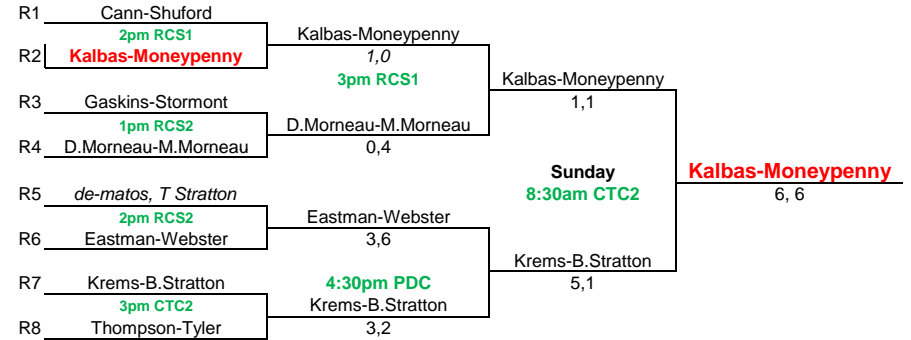

## MAIN DRAW

**7th Annual Peachtree Invitational  
2012**

**Consolation Loss - Reprive (Lost, Lost, \_\_\_)**

**2nd Round Loss Reprive (Won, Lost, \_\_\_)**

**Quarter Final - Reprive (Won, Won, Lost, \_\_\_)**